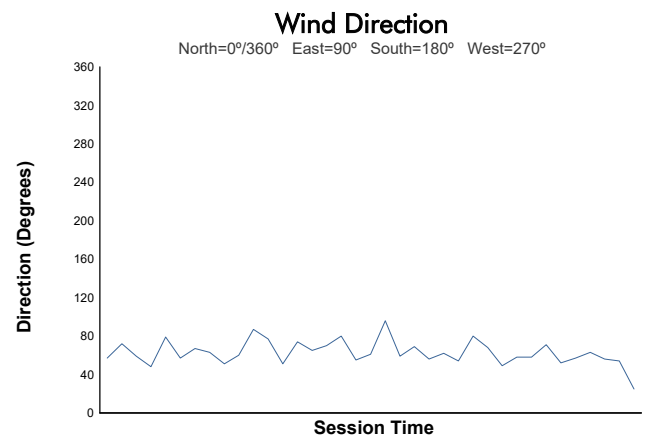

# ESPÍRITU DE MONTJUÏC SIXTIES' ENDURANCE PRIVATE PRACTICE

## Weather Report

Track Status: **WET**