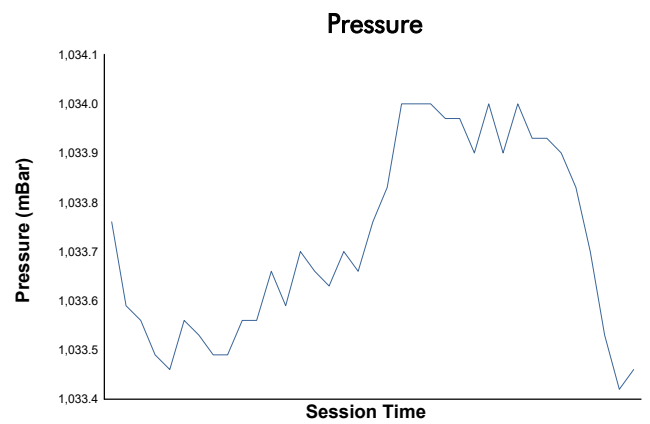

# ESPÍRITU DE MONTJUÏC SIXTIES' ENDURANCE PRIVATE PRACTICE

## Weather Report

Track Status: **WET**