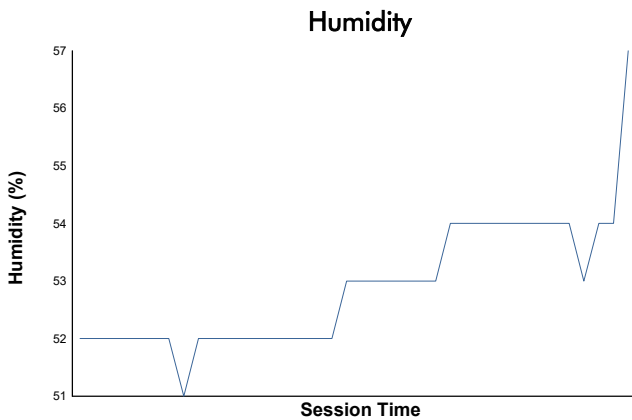

ESPÍRITU DE MONTJUÏC

ENDURANCE RACING LEGENDS 2 - GT2

RACE 1

Weather Report

Track Status: **DRY**