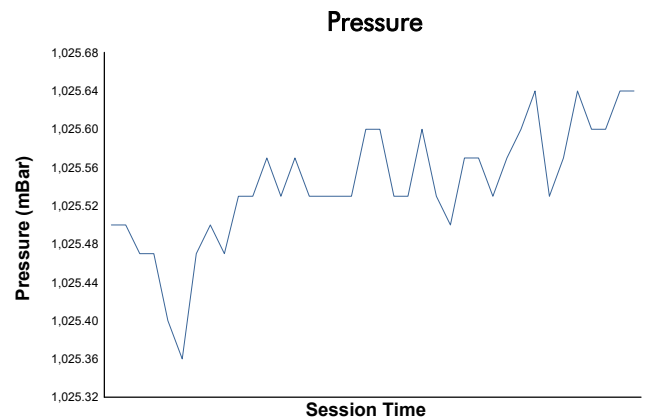

ESPÍRITU DE MONTJUÏC

ENDURANCE RACING LEGENDS 2 - GT2

RACE 1

Weather Report

Track Status: **DRY**