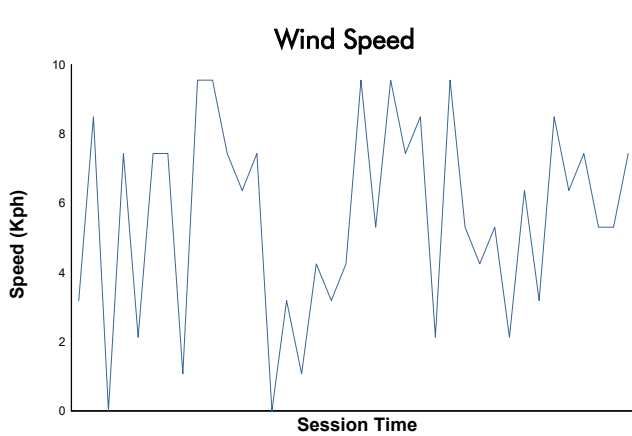

ESPÍRITU DE MONTJUÏC

ENDURANCE RACING LEGENDS 2 - GT2

RACE 1

Weather Report

Track Status: **DRY**