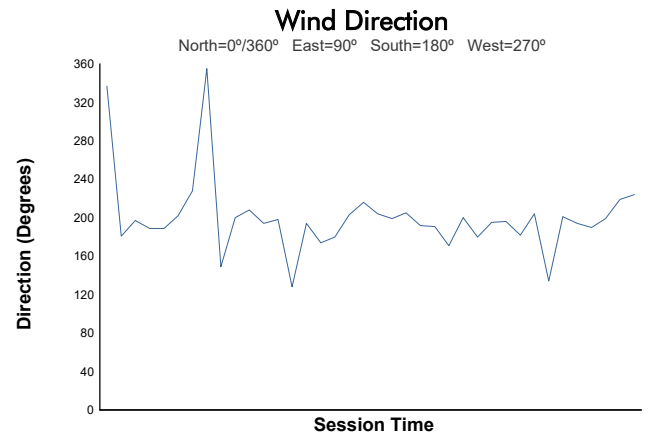

ESPÍRITU DE MONTJUÏC

ENDURANCE RACING LEGENDS 2 - GT2

RACE 1

Weather Report

Track Status: **DRY**