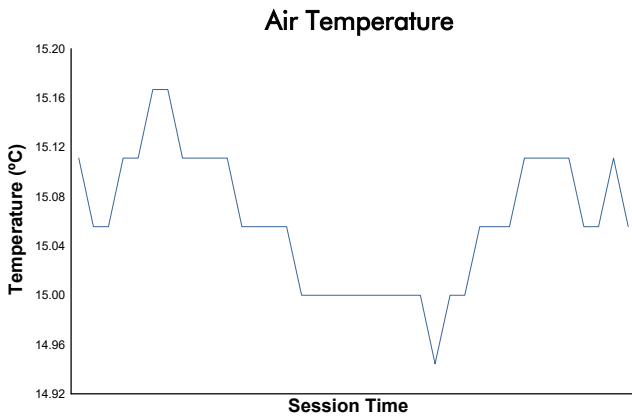

ESPÍRITU DE MONTJUÏC

ENDURANCE RACING LEGENDS 2 - GT2

RACE 1

Weather Report

Track Status: **DRY**