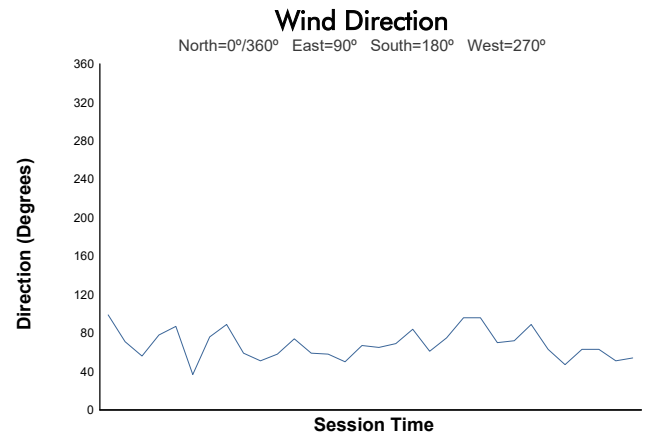

ESPIRITU DE MONTJUÏC
ENDURANCE RACING LEGENDS 2 - GT2
QUALIFYING 1

Weather Report

Track Status: **WET**