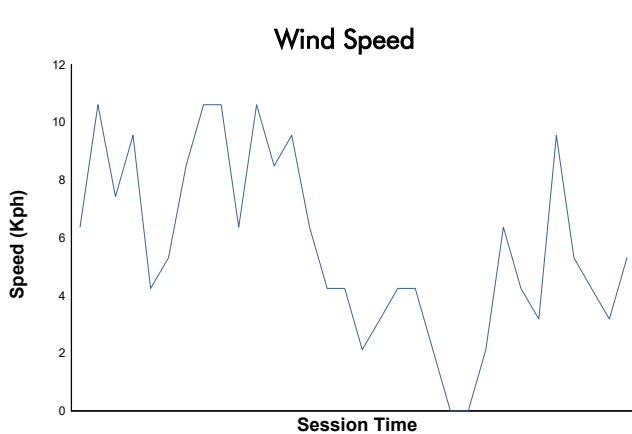

ESPIRITU DE MONTJUÏC
ENDURANCE RACING LEGENDS 2 - GT2
QUALIFYING 1

Weather Report

Track Status: **WET**