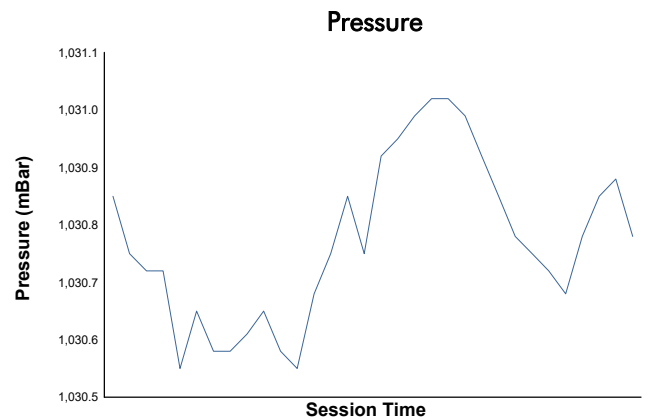

ESPIRITU DE MONTJUÏC
ENDURANCE RACING LEGENDS 2 - GT2
QUALIFYING 1

Weather Report

Track Status: **WET**