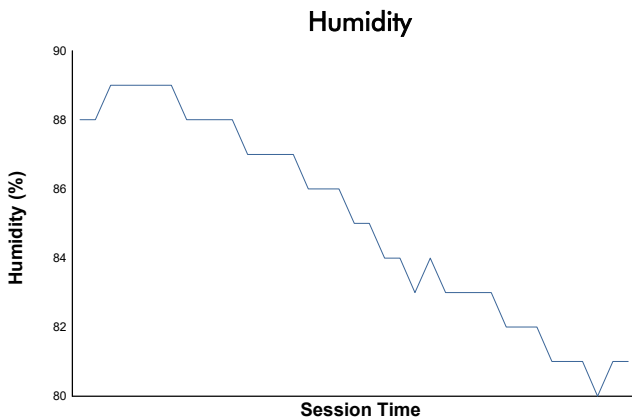

ESPIRITU DE MONTJUÏC
ENDURANCE RACING LEGENDS 1 - LMP-GT1
RACE 2

Weather Report

Track Status: **WET**