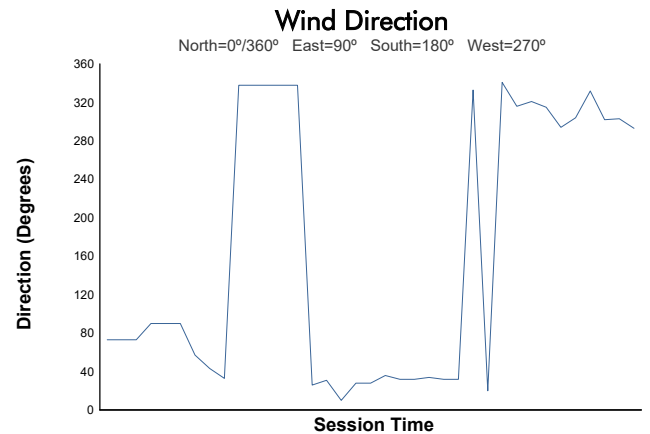

ESPIRITU DE MONTJUÏC
ENDURANCE RACING LEGENDS 1 - LMP-GT1
RACE 2

Weather Report

Track Status: **WET**