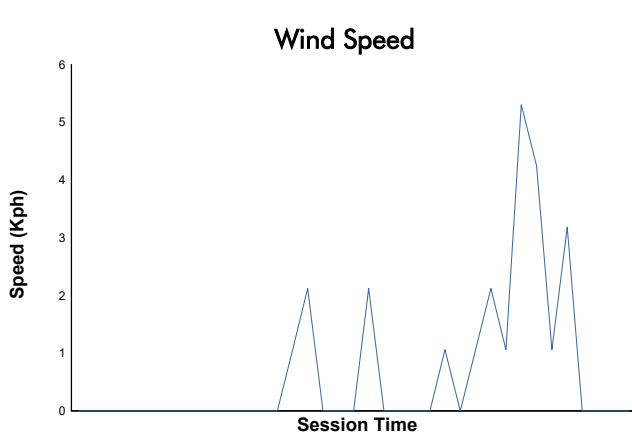

ESPIRITU DE MONTJUÏC
ENDURANCE RACING LEGENDS 1 - LMP-GT1
RACE 2

Weather Report

Track Status: **WET**