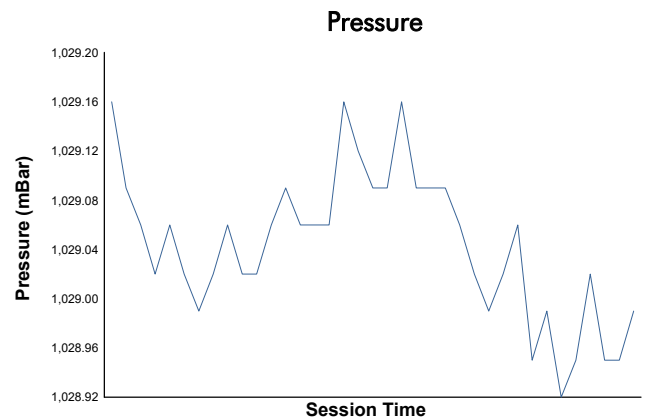

ESPIRITU DE MONTJUÏC
ENDURANCE RACING LEGENDS 1 - LMP-GT1
RACE 2

Weather Report

Track Status: **WET**