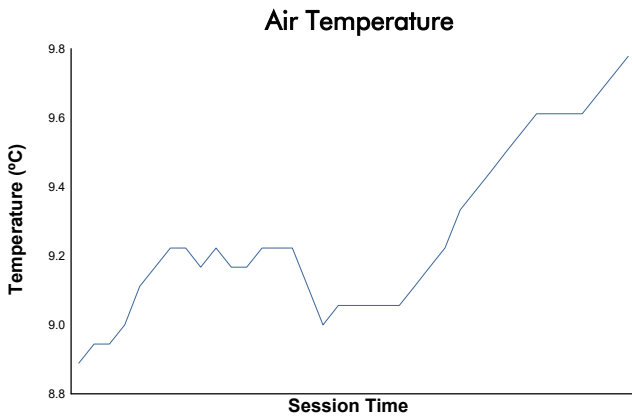

ESPIRITU DE MONTJUÏC
ENDURANCE RACING LEGENDS 1 - LMP-GT1
RACE 2

Weather Report

Track Status: **WET**