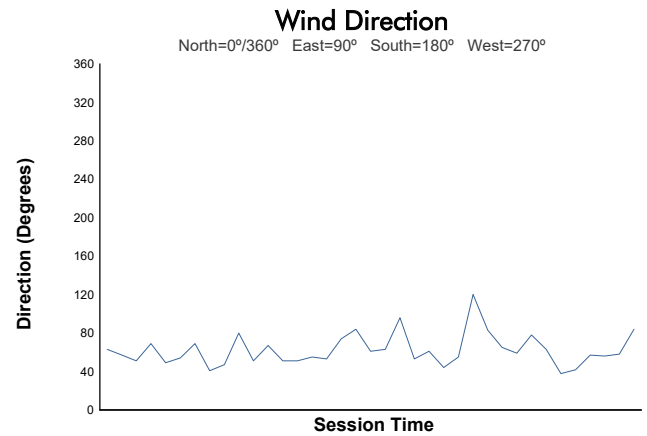

ESPÍRITU DE MONTJUÏC

ENDURANCE RACING LEGENDS 1 - LMP-GT1

QUALIFYING 1

Weather Report

Track Status: **WET**