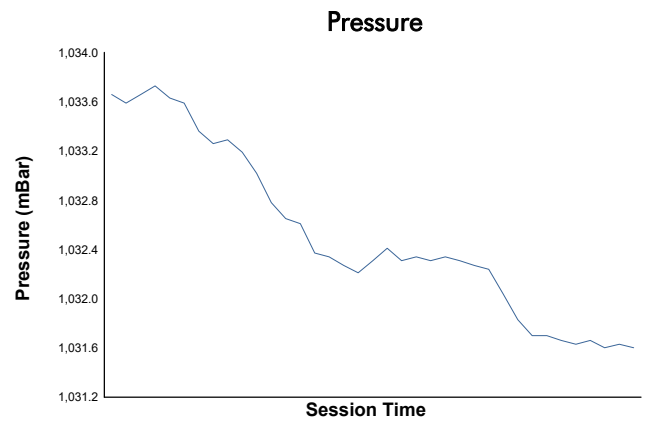

ESPÍRITU DE MONTJUÏC

ENDURANCE RACING LEGENDS 1 - LMP-GT1

QUALIFYING 1

Weather Report

Track Status: **WET**