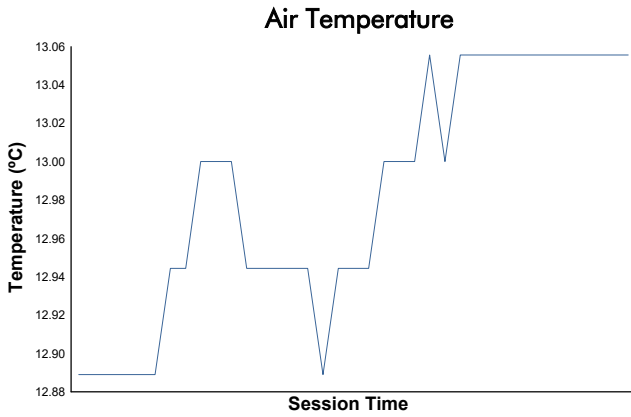

ESPÍRITU DE MONTJUÏC

ENDURANCE RACING LEGENDS 1 - LMP-GT1

QUALIFYING 1

Weather Report

Track Status: **WET**