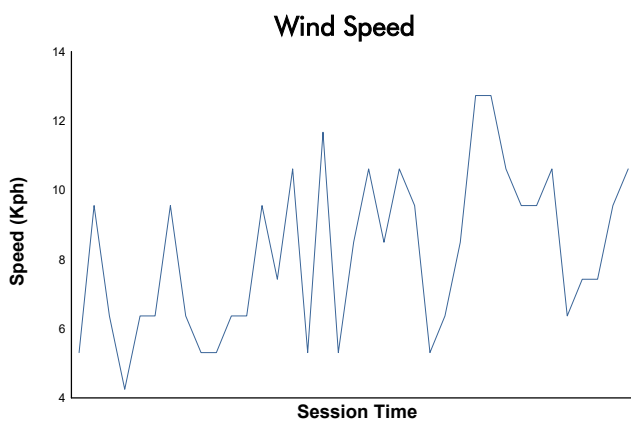

ESPÍRITU DE MONTJUÏC

ENDURANCE RACING LEGENDS 1 - LMP-GT1

QUALIFYING 1

Weather Report

Track Status: **WET**