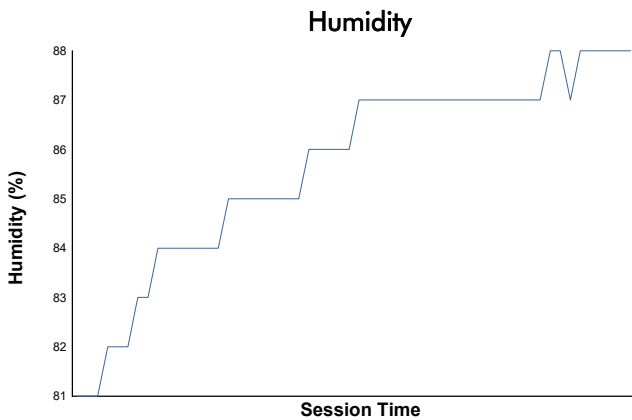

ESPÍRITU DE MONTJUÏC CLASSIC TOURING CHALLENGE RACE

Weather Report

Track Status: **WET**