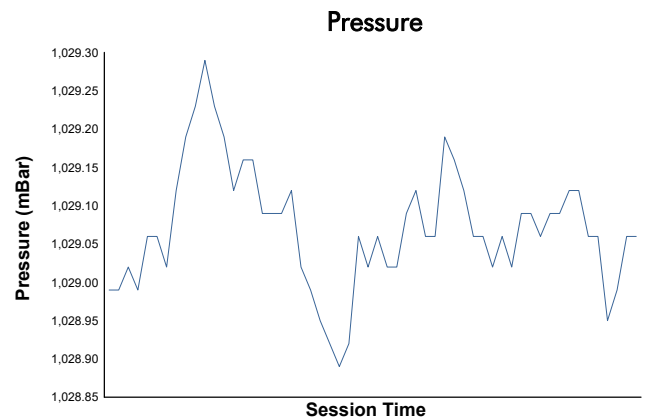

ESPÍRITU DE MONTJUÏC CLASSIC TOURING CHALLENGE RACE

Weather Report

Track Status: **WET**