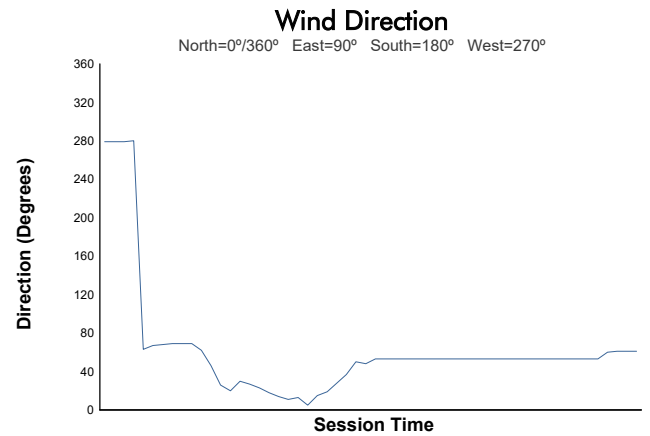

ESPÍRITU DE MONTJUÏC CLASSIC TOURING CHALLENGE RACE

Weather Report

Track Status: **WET**