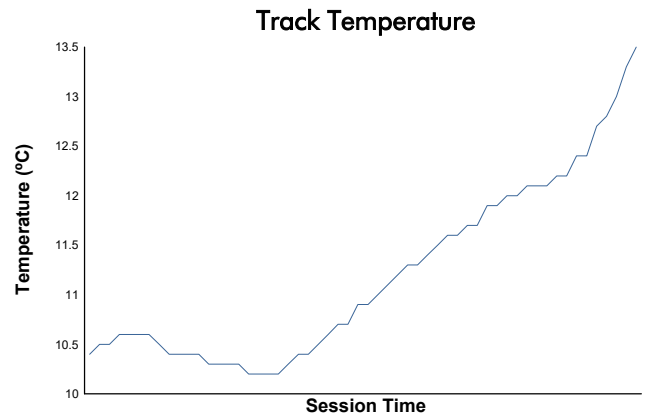

ESPÍRITU DE MONTJUÏC CLASSIC TOURING CHALLENGE RACE

Weather Report

Track Status: **WET**