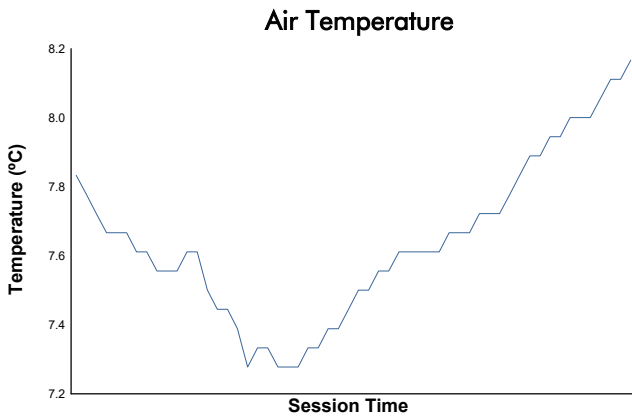

ESPÍRITU DE MONTJUÏC CLASSIC TOURING CHALLENGE RACE

Weather Report

Track Status: **WET**