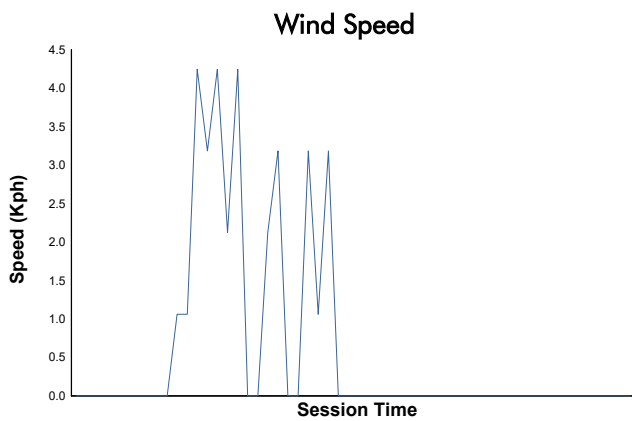

ESPÍRITU DE MONTJUÏC CLASSIC TOURING CHALLENGE RACE

Weather Report

Track Status: **WET**