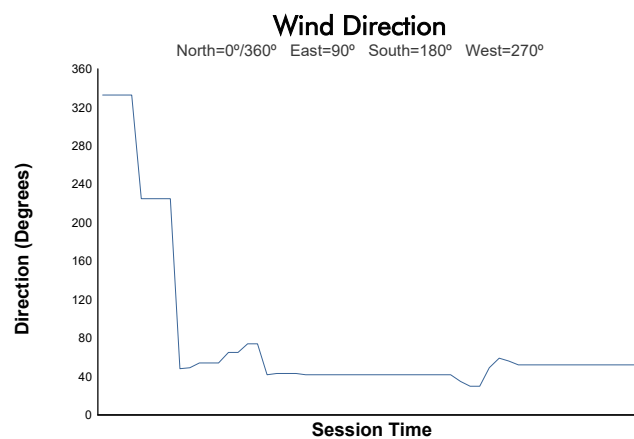

ESPÍRITU DE MONTJUÏC CLASSIC ENDURANCE RACING 2 RACE

Weather Report

Track Status: **DRY**