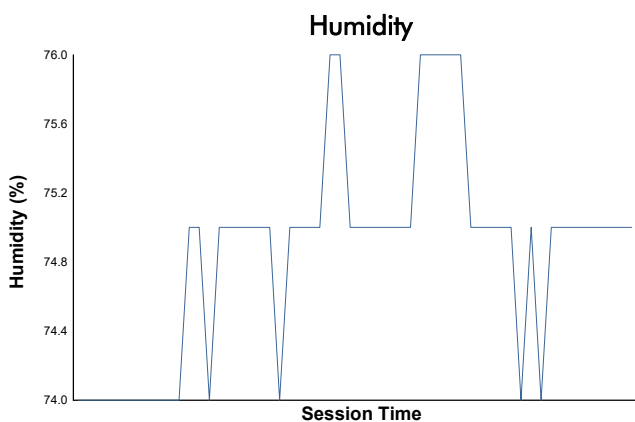

ESPÍRITU DE MONTJUÏC CLASSIC ENDURANCE RACING 2 RACE

Weather Report

Track Status: **DRY**