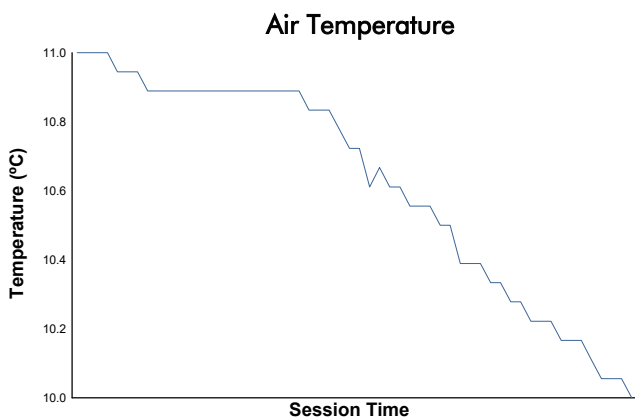

ESPÍRITU DE MONTJUÏC CLASSIC ENDURANCE RACING 2 RACE

Weather Report

Track Status: **DRY**