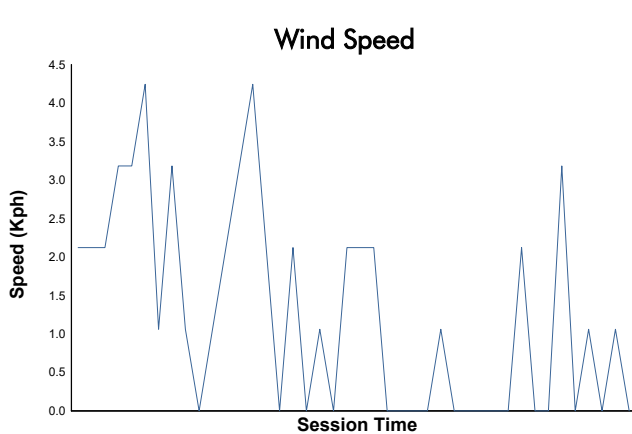

ESPÍRITU DE MONTJUÏC CLASSIC ENDURANCE RACING 2 QUALIFYING

Weather Report

Track Status: **WET**