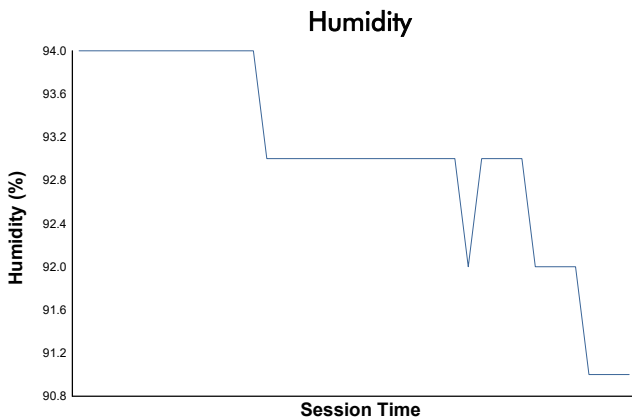

ESPÍRITU DE MONTJUÏC CLASSIC ENDURANCE RACING 2 QUALIFYING

Weather Report

Track Status: **WET**