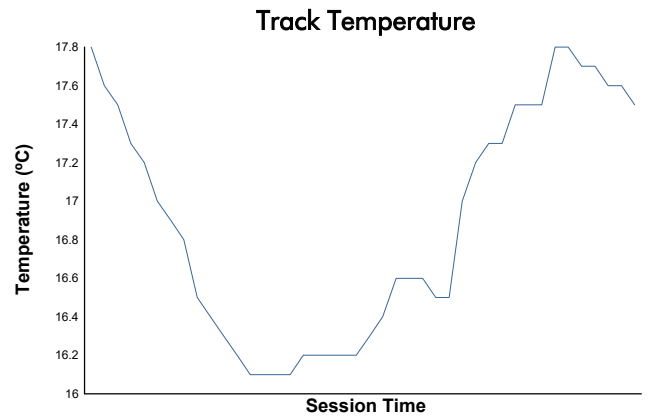

ESPÍRITU DE MONTJUÏC CLASSIC ENDURANCE RACING 2 QUALIFYING

Weather Report

Track Status: **WET**