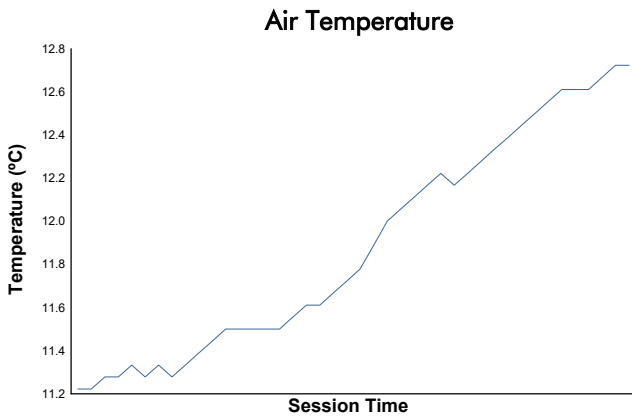

ESPÍRITU DE MONTJUÏC CLASSIC ENDURANCE RACING 2 QUALIFYING

Weather Report

Track Status: **WET**