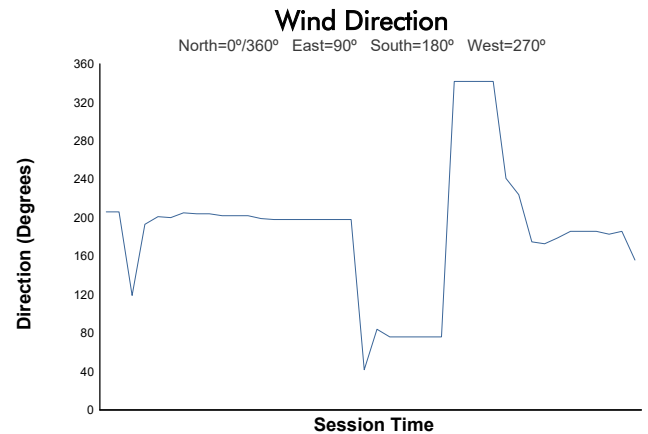

ESPÍRITU DE MONTJUÏC CLASSIC ENDURANCE RACING 2 QUALIFYING

Weather Report

Track Status: **WET**