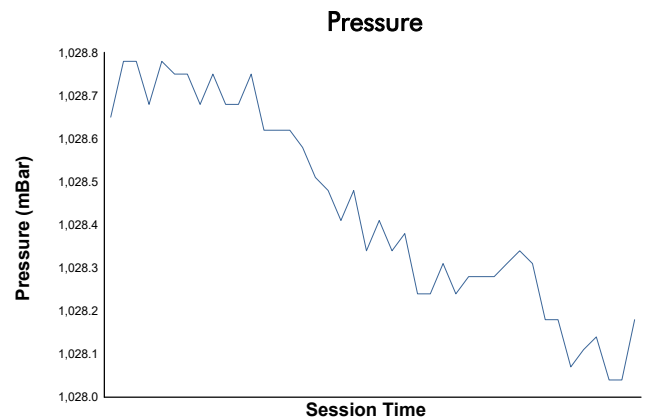

ESPÍRITU DE MONTJUÏC CLASSIC ENDURANCE RACING 2 QUALIFYING

Weather Report

Track Status: **WET**