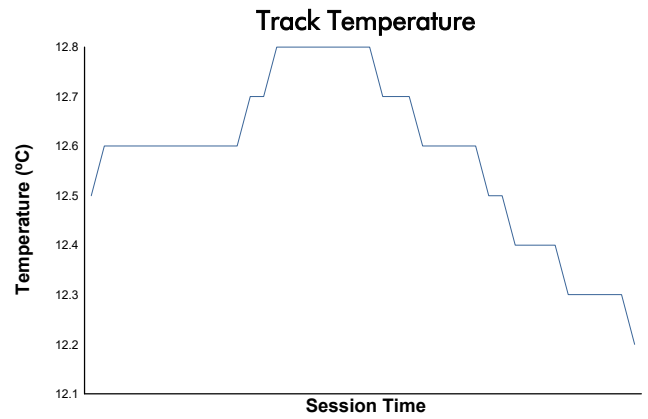

ESPÍRITU DE MONTJUÏC

CLASSIC ENDURANCE RACING 2

PRIVATE PRACTICE

Weather Report

Track Status: **WET**