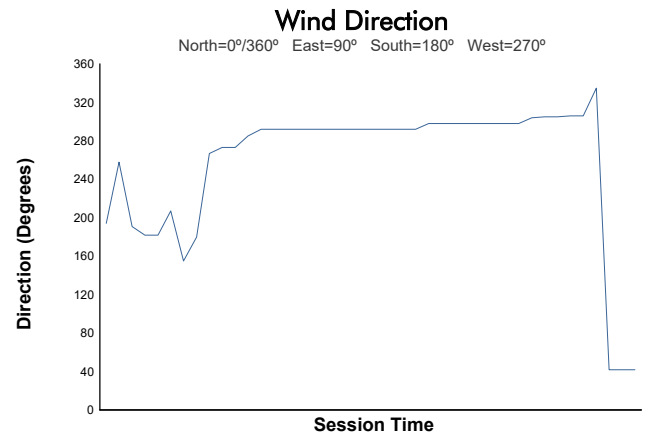

ESPÍRITU DE MONTJUÏC

CLASSIC ENDURANCE RACING 2

PRIVATE PRACTICE

Weather Report

Track Status: **WET**