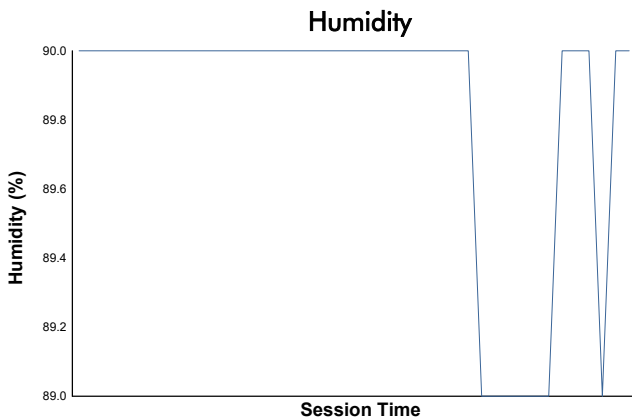

ESPÍRITU DE MONTJUÏC

CLASSIC ENDURANCE RACING 2

PRIVATE PRACTICE

Weather Report

Track Status: **WET**