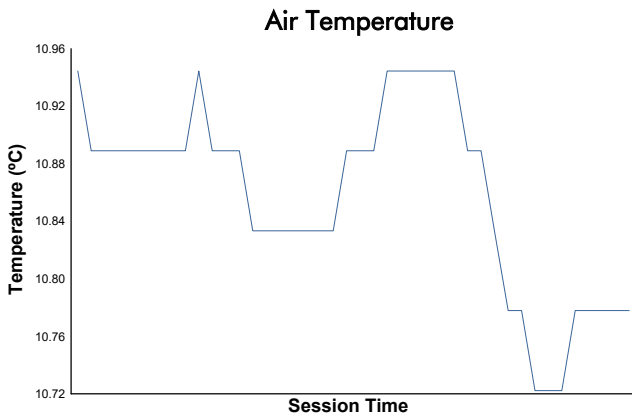

ESPÍRITU DE MONTJUÏC

CLASSIC ENDURANCE RACING 2

PRIVATE PRACTICE

Weather Report

Track Status: **WET**