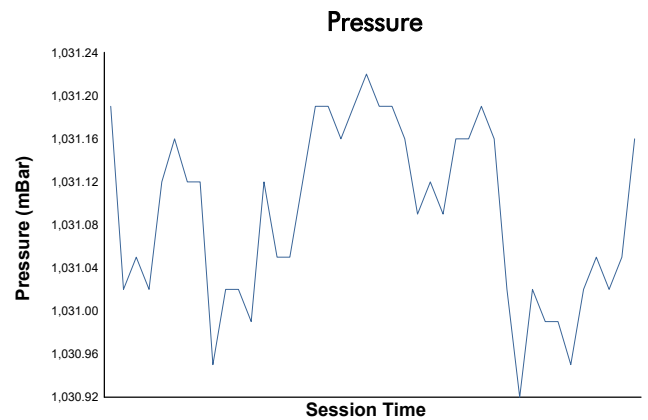

ESPÍRITU DE MONTJUÏC

CLASSIC ENDURANCE RACING 2

PRIVATE PRACTICE

Weather Report

Track Status: **WET**