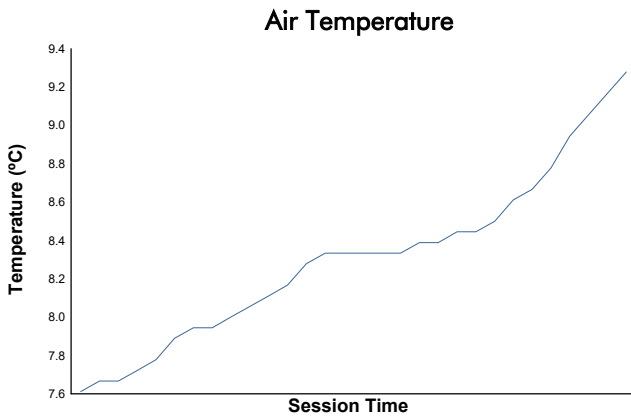

ESPÍRITU DE MONTJUÏC 2.0L CUP PRIVATE PRACTICE

Weather Report

Track Status: **WET**