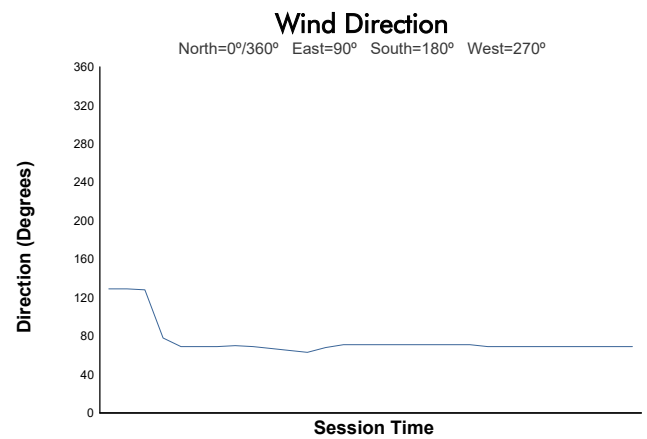

ESPÍRITU DE MONTJUÏC 2.0L CUP PRIVATE PRACTICE

Weather Report

Track Status: **WET**