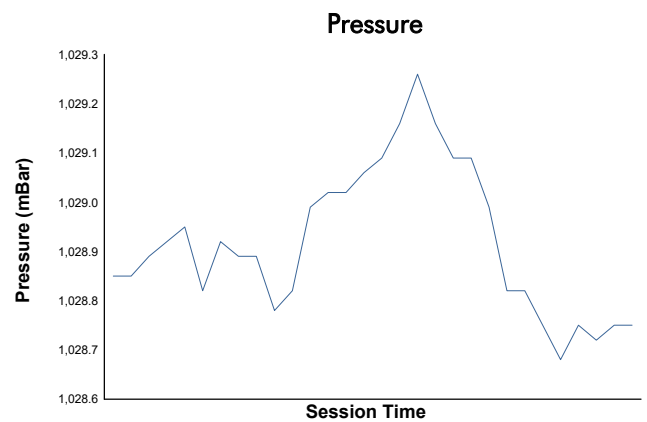

ESPÍRITU DE MONTJUÏC 2.0L CUP PRIVATE PRACTICE

Weather Report

Track Status: **WET**