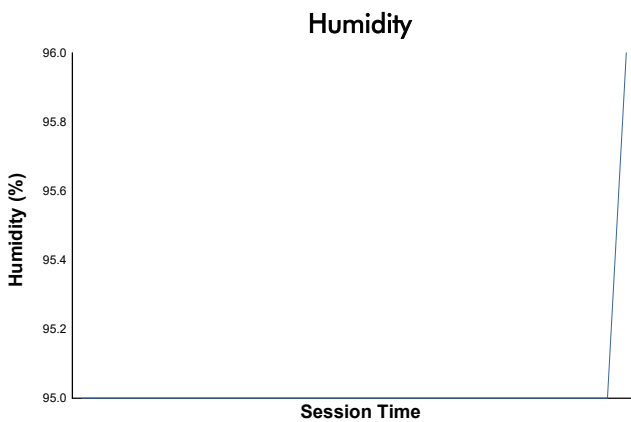

ESPÍRITU DE MONTJUÏC 2.0L CUP PRIVATE PRACTICE

Weather Report

Track Status: **WET**