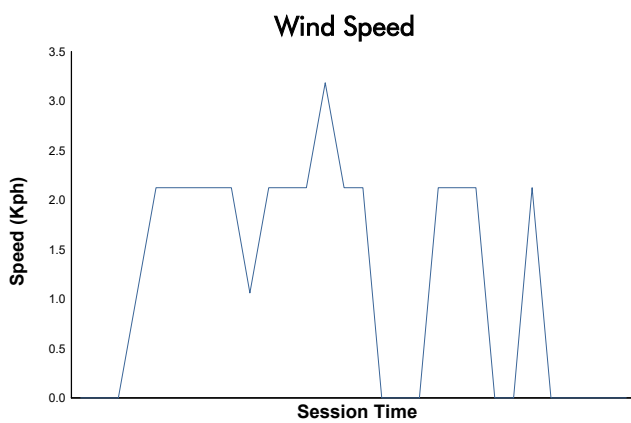

ESPÍRITU DE MONTJUÏC 2.0L CUP PRIVATE PRACTICE

Weather Report

Track Status: **WET**