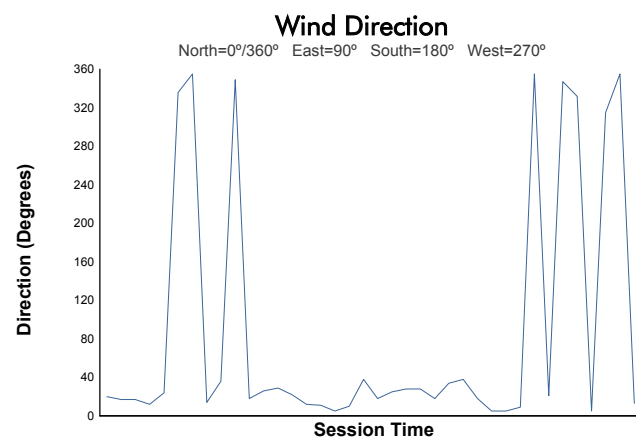

**ESTORIL CLASSICS**  
**IBERIAN HISTORIC ENDURANCE**  
**QUALIFYING**

**Weather Report**

Track Status: **DRY**