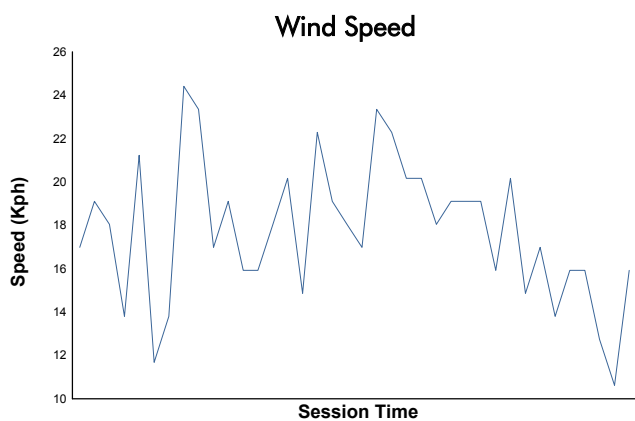

**ESTORIL CLASSICS**  
**IBERIAN HISTORIC ENDURANCE**  
**QUALIFYING**

**Weather Report**

Track Status: **DRY**