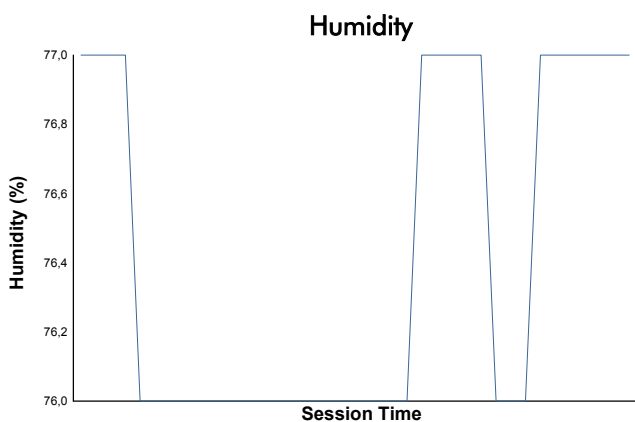

**ESTORIL CLASSICS**  
**IBERIAN HISTORIC ENDURANCE**  
**QUALIFYING**

**Weather Report**

Track Status: **DRY**