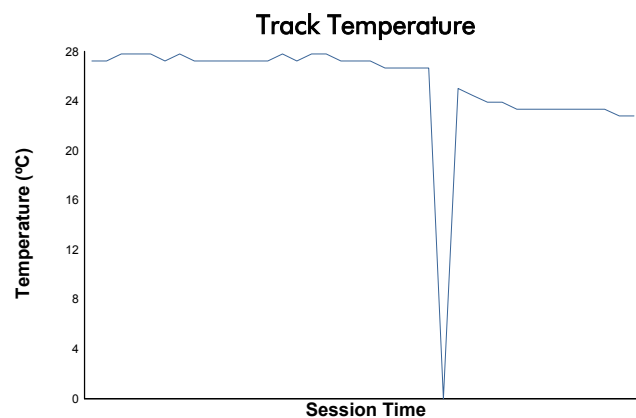

**ESTORIL CLASSICS**  
**IBERIAN HISTORIC ENDURANCE**  
**QUALIFYING**

**Weather Report**

Track Status: **DRY**