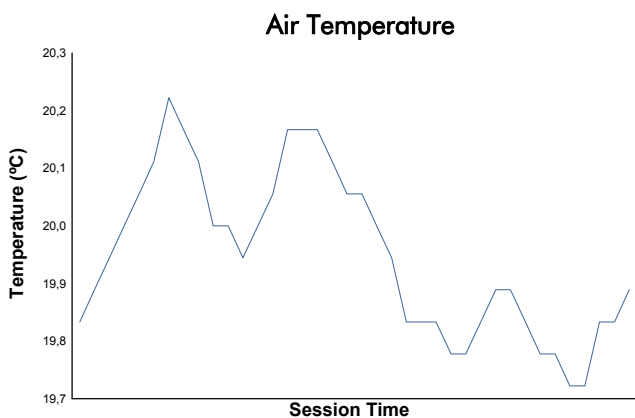

**ESTORIL CLASSICS**  
**IBERIAN HISTORIC ENDURANCE**  
**QUALIFYING**

**Weather Report**

Track Status: **DRY**