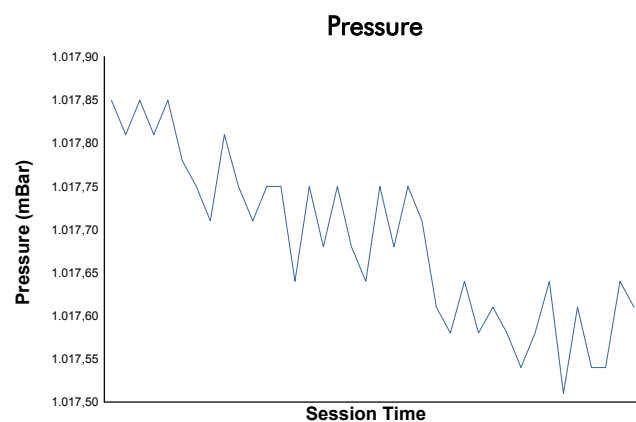

**ESTORIL CLASSICS**  
**IBERIAN HISTORIC ENDURANCE**  
**QUALIFYING**

**Weather Report**

Track Status: **DRY**