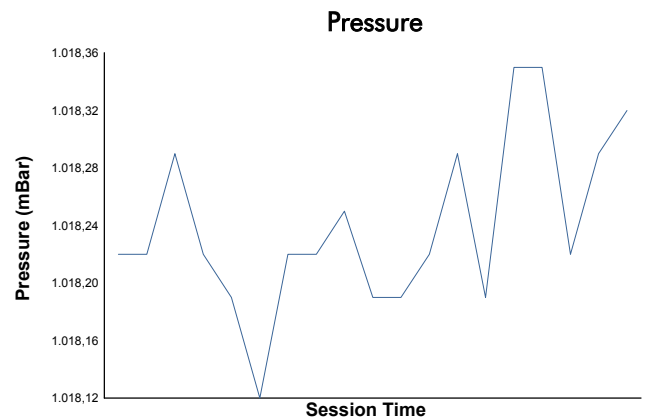

ESTORIL CLASSICS
CLASSIC GP - Pre-1986 F1
QUALIFYING

Weather Report

Track Status: **DRY**