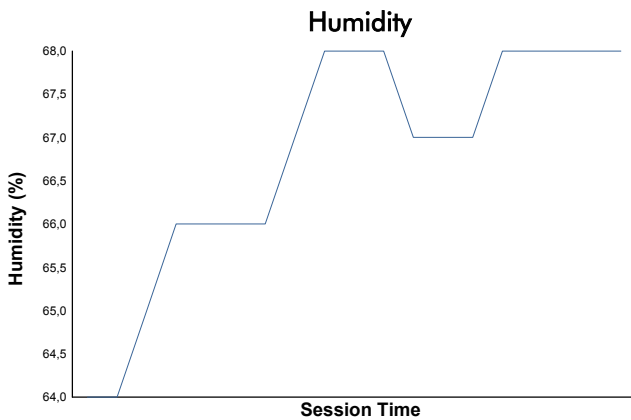

ESTORIL CLASSICS
CLASSIC GP - Pre-1986 F1
QUALIFYING

Weather Report

Track Status: **DRY**