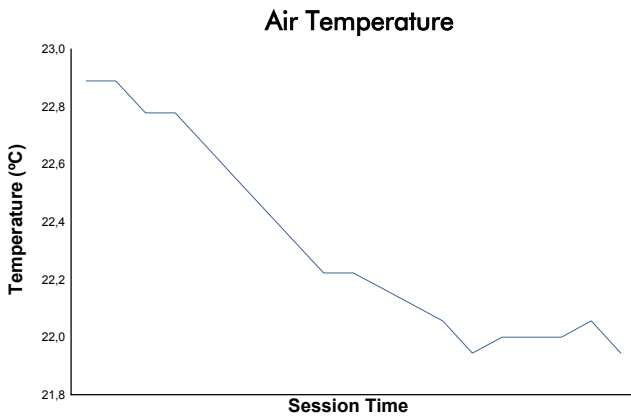

ESTORIL CLASSICS
CLASSIC GP - Pre-1986 F1
QUALIFYING

Weather Report

Track Status: **DRY**