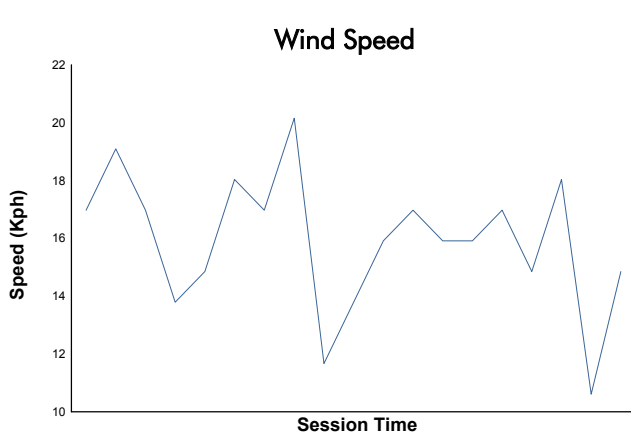

ESTORIL CLASSICS
CLASSIC GP - Pre-1986 F1
QUALIFYING

Weather Report

Track Status: **DRY**