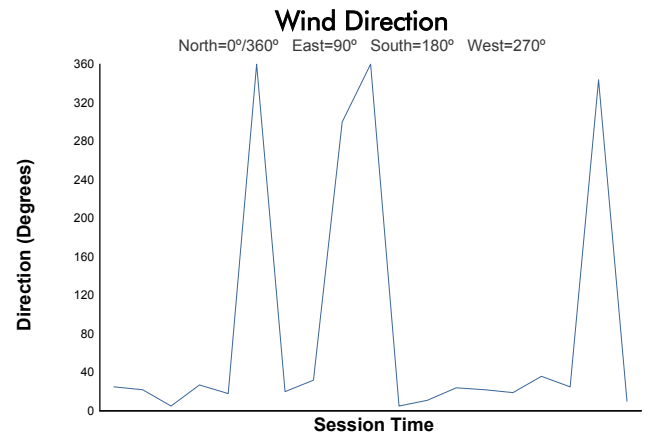

ESTORIL CLASSICS
CLASSIC GP - Pre-1986 F1
QUALIFYING

Weather Report

Track Status: **DRY**