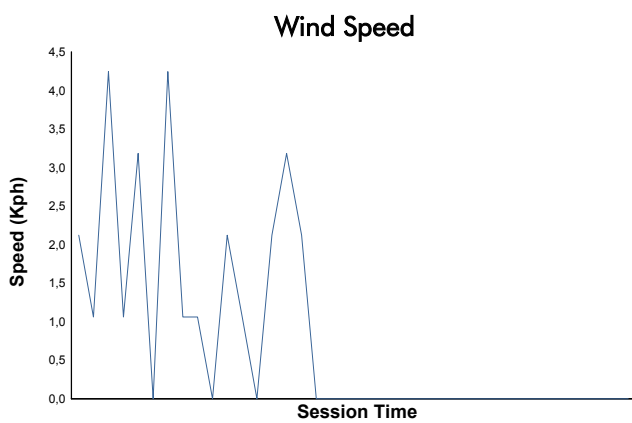

ESTORIL CLASSICS
THE GREATEST'S TROPHY
RACE 2

Weather Report

Track Status: **DRY**