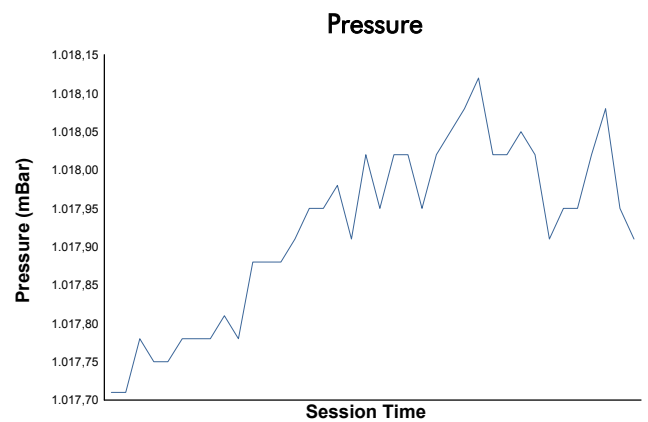

ESTORIL CLASSICS
THE GREATEST'S TROPHY
RACE 2

Weather Report

Track Status: **DRY**