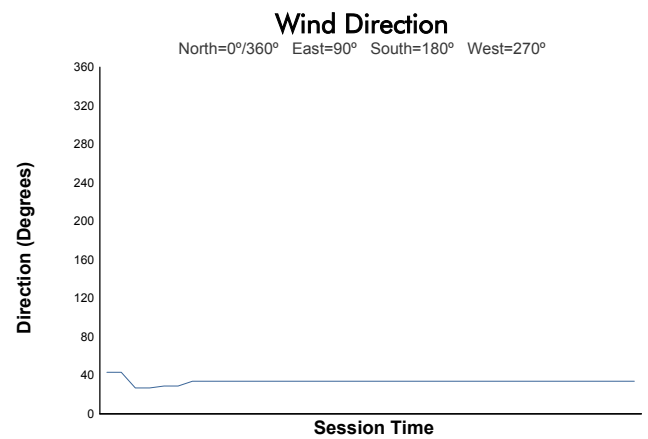

ESTORIL CLASSICS
THE GREATEST'S TROPHY
RACE 2

Weather Report

Track Status: **DRY**