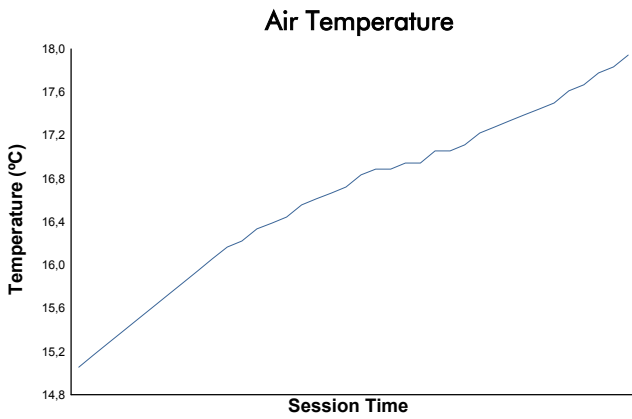

ESTORIL CLASSICS
THE GREATEST'S TROPHY
RACE 2

Weather Report

Track Status: **DRY**