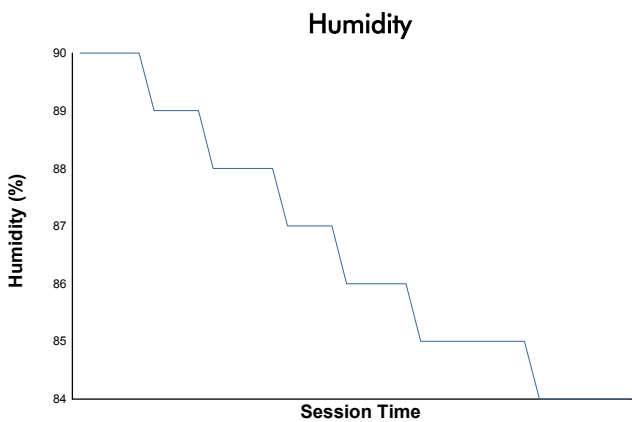

ESTORIL CLASSICS
THE GREATEST'S TROPHY
RACE 2

Weather Report

Track Status: **DRY**