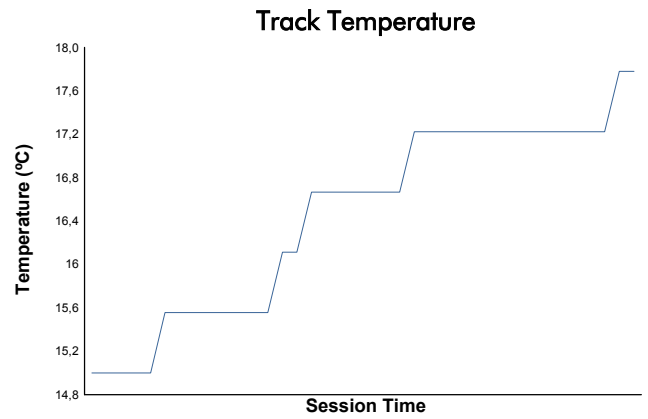

ESTORIL CLASSICS
THE GREATEST'S TROPHY
RACE 2

Weather Report

Track Status: **DRY**