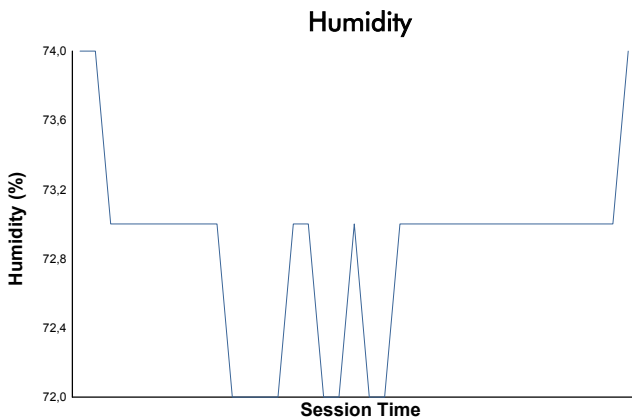

ESTORIL CLASSICS
THE GREATEST'S TROPHY
RACE 1

Weather Report

Track Status: **DRY**