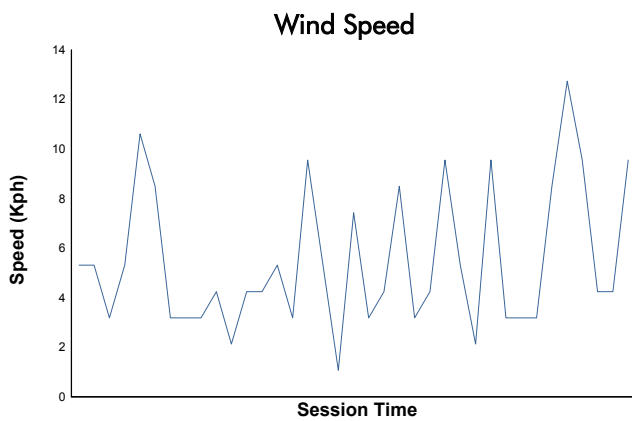

ESTORIL CLASSICS
THE GREATEST'S TROPHY
RACE 1

Weather Report

Track Status: **DRY**