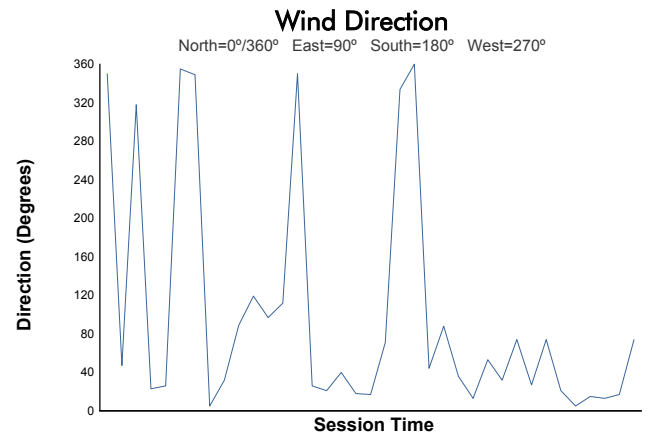

ESTORIL CLASSICS
THE GREATEST'S TROPHY
RACE 1

Weather Report

Track Status: **DRY**