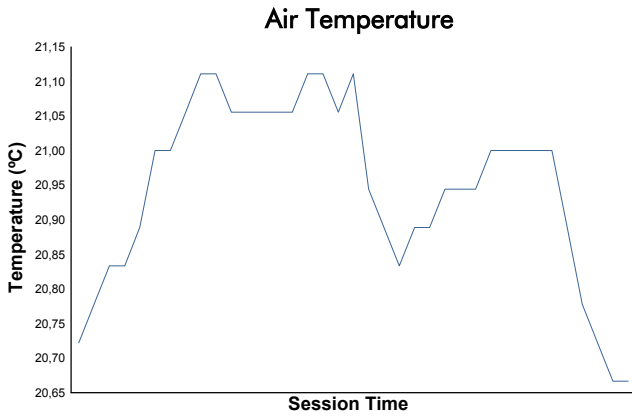

ESTORIL CLASSICS
THE GREATEST'S TROPHY
RACE 1

Weather Report

Track Status: **DRY**