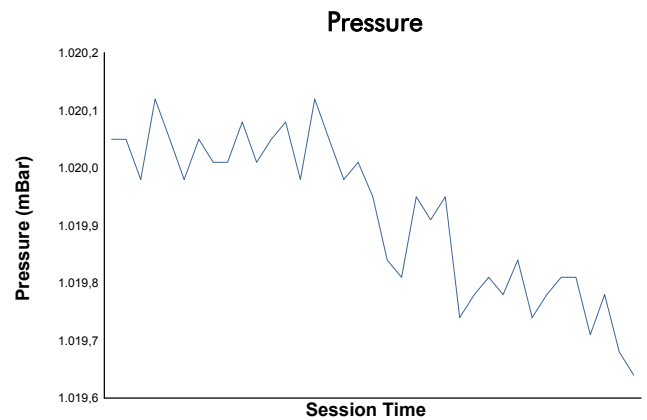

ESTORIL CLASSICS
THE GREATEST'S TROPHY
RACE 1

Weather Report

Track Status: **DRY**