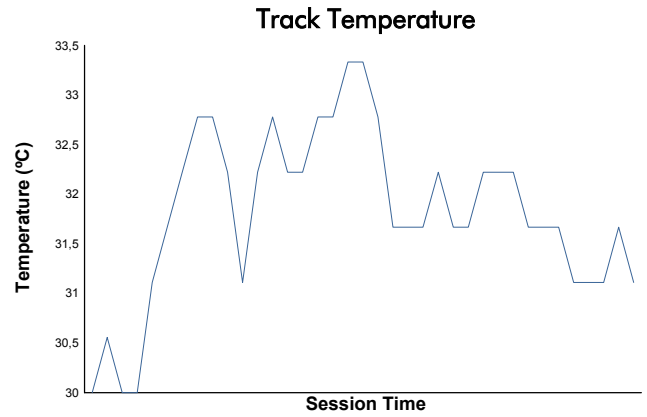

ESTORIL CLASSICS
THE GREATEST'S TROPHY
RACE 1

Weather Report

Track Status: **DRY**