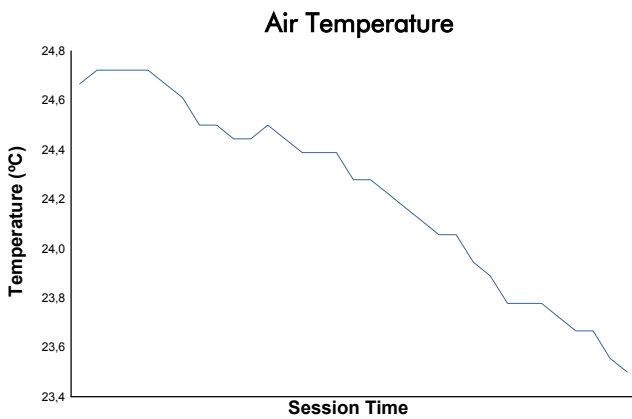

ESTORIL CLASSICS
THE GREATEST'S TROPHY
QUALIFYING

Weather Report

Track Status: **DRY**