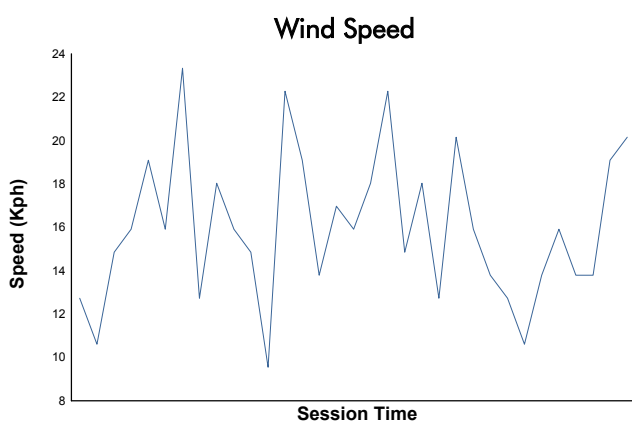

ESTORIL CLASSICS
THE GREATEST'S TROPHY
QUALIFYING

Weather Report

Track Status: **DRY**