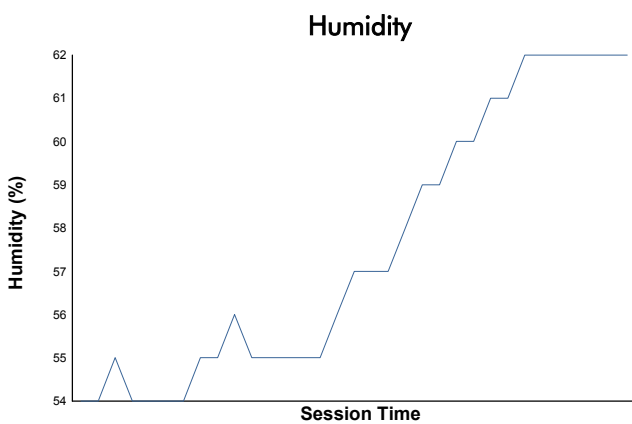

ESTORIL CLASSICS
THE GREATEST'S TROPHY
QUALIFYING

Weather Report

Track Status: **DRY**