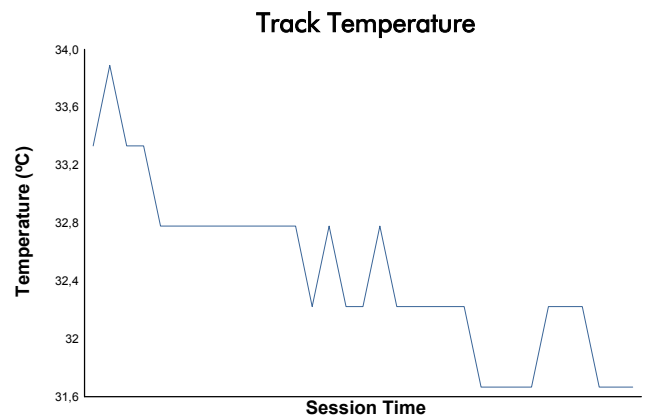

ESTORIL CLASSICS
THE GREATEST'S TROPHY
QUALIFYING

Weather Report

Track Status: **DRY**