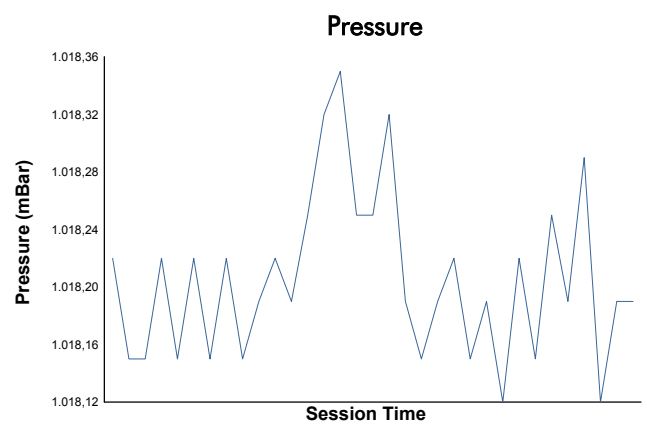

ESTORIL CLASSICS
THE GREATEST'S TROPHY
QUALIFYING

Weather Report

Track Status: **DRY**