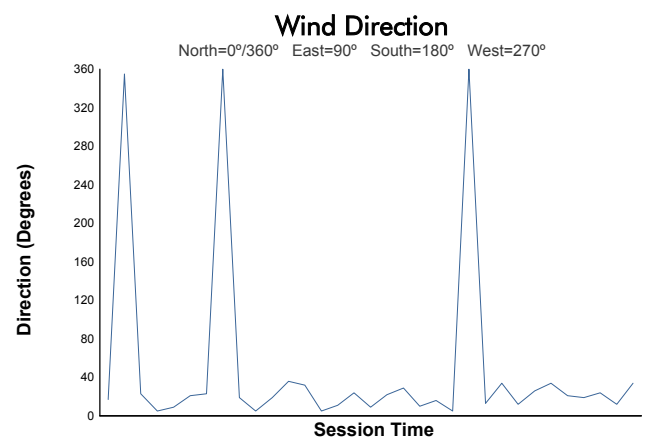

ESTORIL CLASSICS
THE GREATEST'S TROPHY
QUALIFYING

Weather Report

Track Status: **DRY**