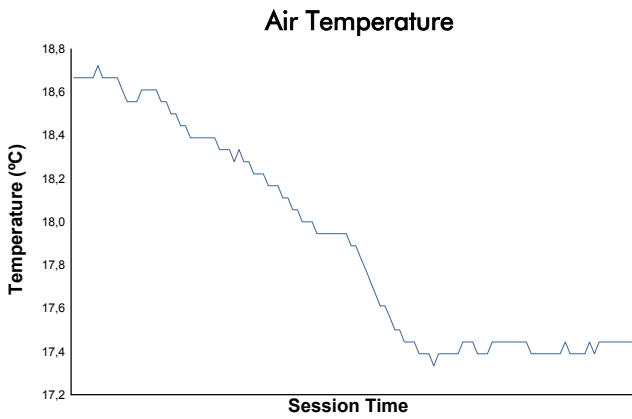

ESTORIL CLASSICS
SIXTIES' ENDURANCE
RACE

Weather Report

Track Status: **DRY**