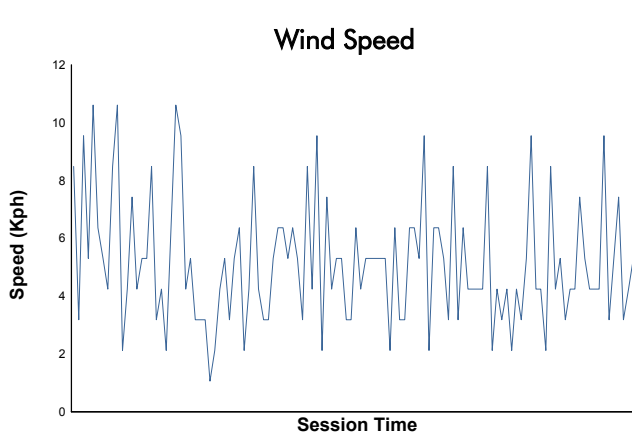

ESTORIL CLASSICS
SIXTIES' ENDURANCE
RACE

Weather Report

Track Status: **DRY**