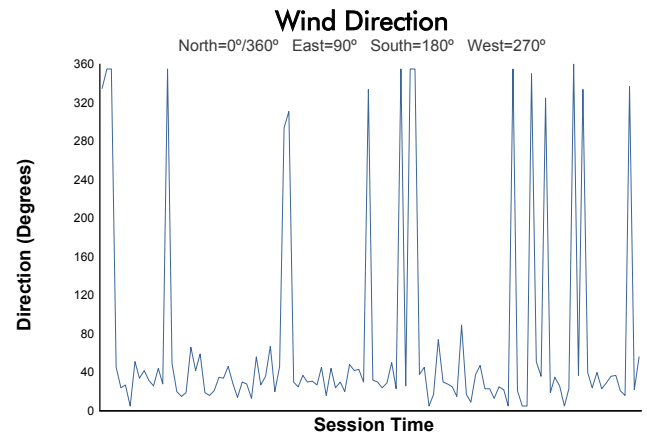

ESTORIL CLASSICS
SIXTIES' ENDURANCE
RACE

Weather Report

Track Status: **DRY**