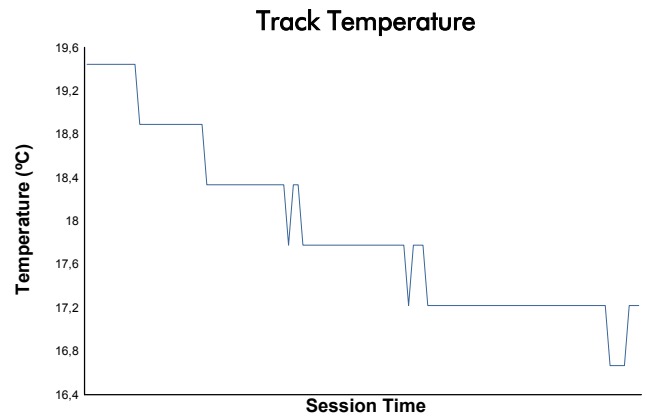

ESTORIL CLASSICS
SIXTIES' ENDURANCE
RACE

Weather Report

Track Status: **DRY**