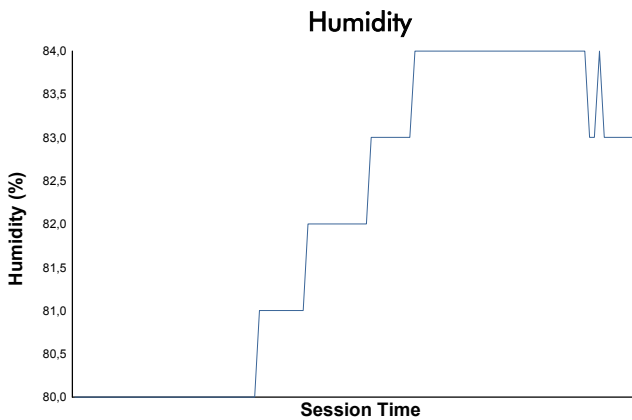

ESTORIL CLASSICS
SIXTIES' ENDURANCE
RACE

Weather Report

Track Status: **DRY**