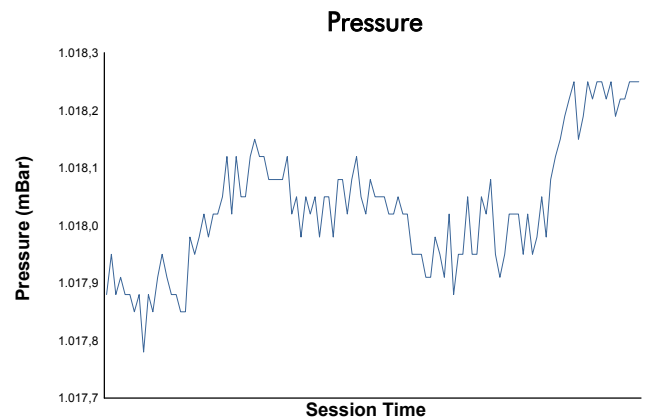

ESTORIL CLASSICS
SIXTIES' ENDURANCE
RACE

Weather Report

Track Status: **DRY**