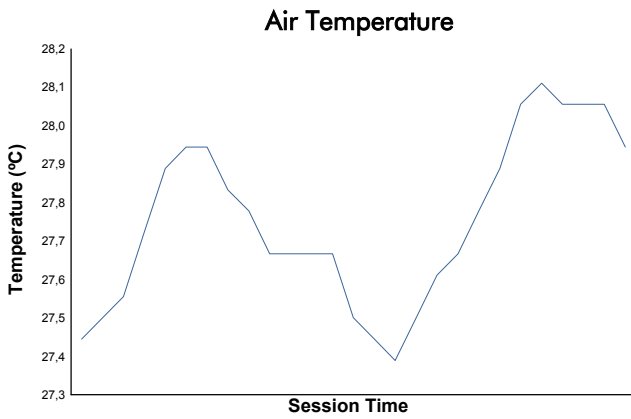

**ESTORIL CLASSICS**  
**HERITAGE TOURING CUP**  
**PRIVATE PRACTICE**

**Weather Report**

Track Status: **DRY**