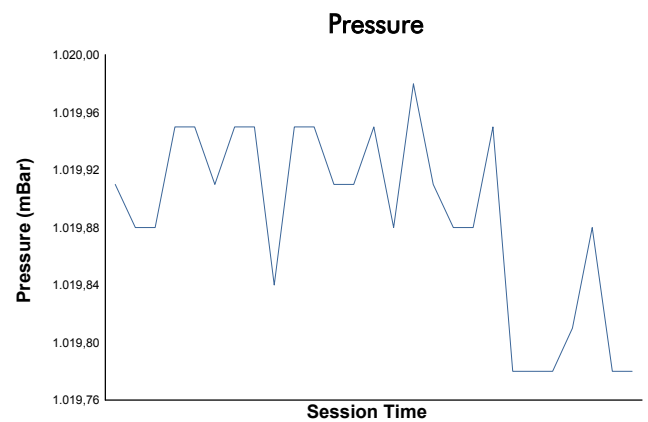

**ESTORIL CLASSICS**  
**HERITAGE TOURING CUP**  
**PRIVATE PRACTICE**

**Weather Report**

Track Status: **DRY**