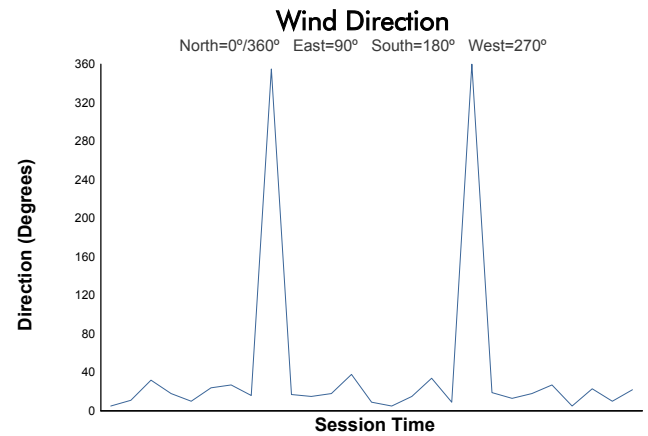

**ESTORIL CLASSICS**  
**HERITAGE TOURING CUP**  
**PRIVATE PRACTICE**

**Weather Report**

Track Status: **DRY**