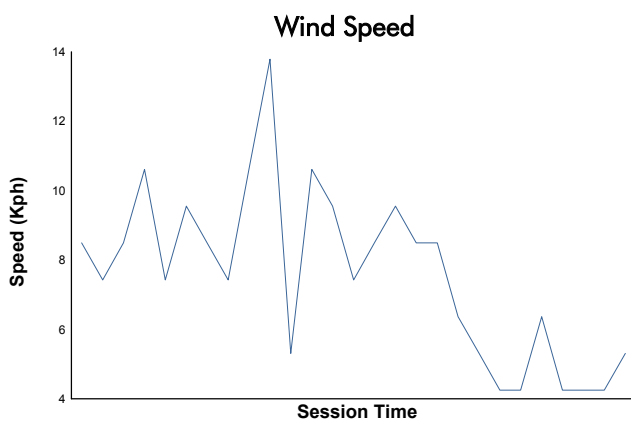

**ESTORIL CLASSICS**  
**HERITAGE TOURING CUP**  
**PRIVATE PRACTICE**

**Weather Report**

Track Status: **DRY**