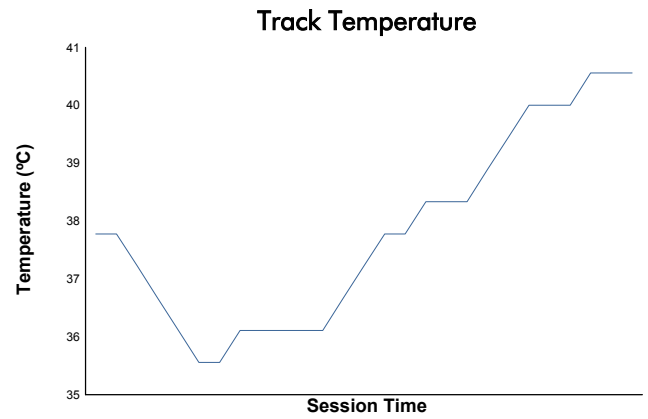

**ESTORIL CLASSICS**  
**HERITAGE TOURING CUP**  
**PRIVATE PRACTICE**

**Weather Report**

Track Status: **DRY**