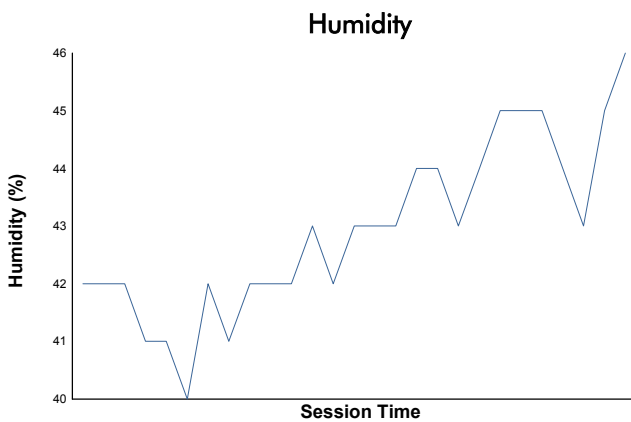

**ESTORIL CLASSICS**  
**HERITAGE TOURING CUP**  
**PRIVATE PRACTICE**

**Weather Report**

Track Status: **DRY**