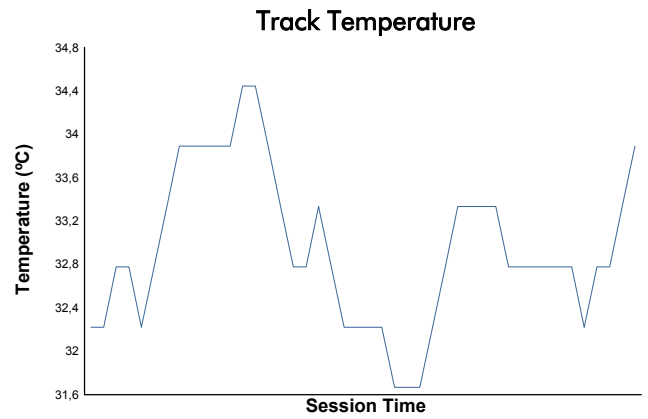

**ESTORIL CLASSICS**  
GROUP C RACING  
RACE 2

Weather Report

Track Status: **DRY**