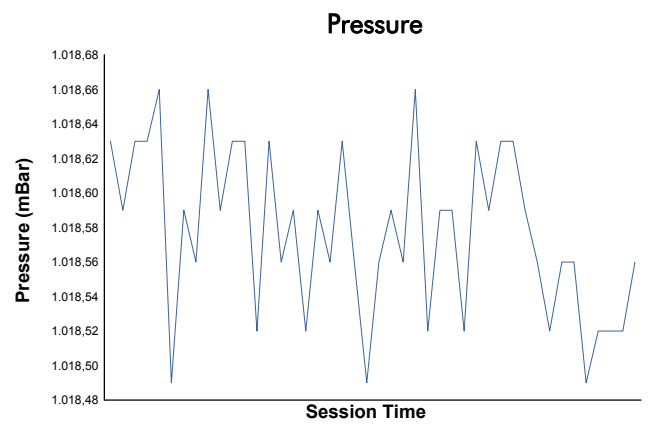

**ESTORIL CLASSICS**  
GROUP C RACING  
RACE 2

Weather Report

Track Status: **DRY**