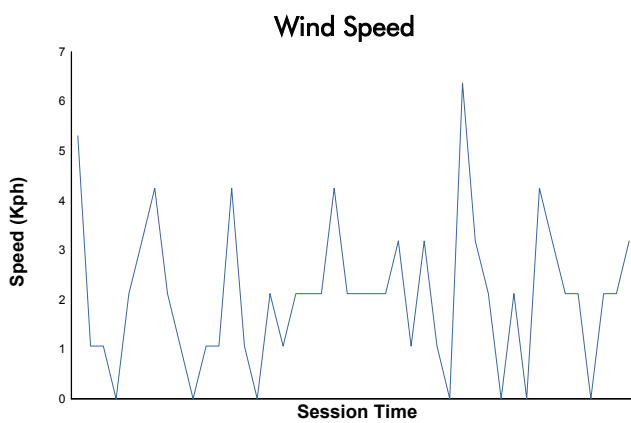

**ESTORIL CLASSICS**  
GROUP C RACING  
RACE 2

Weather Report

Track Status: **DRY**