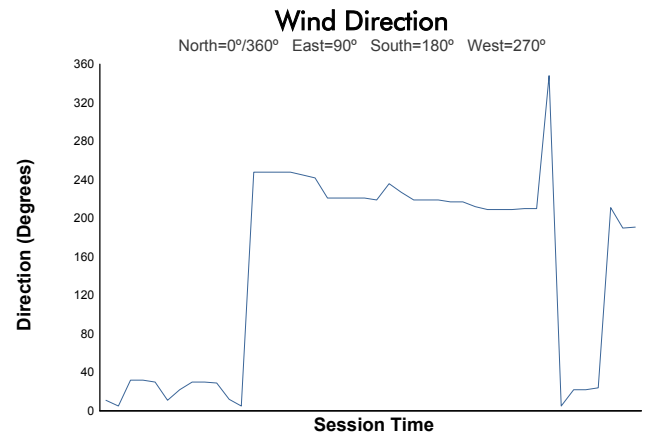

**ESTORIL CLASSICS**  
GROUP C RACING  
RACE 2

Weather Report

Track Status: **DRY**