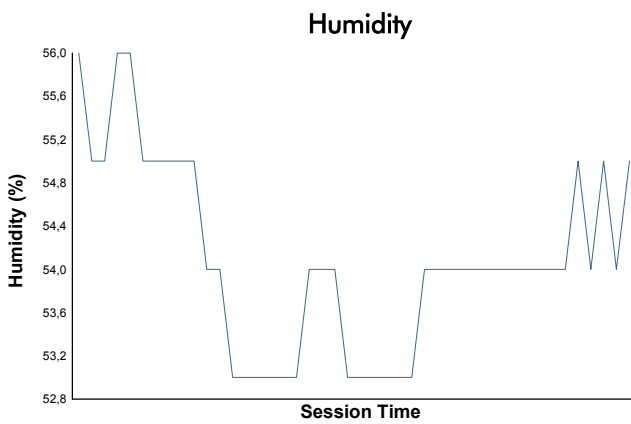

**ESTORIL CLASSICS**  
GROUP C RACING  
RACE 2

Weather Report

Track Status: **DRY**