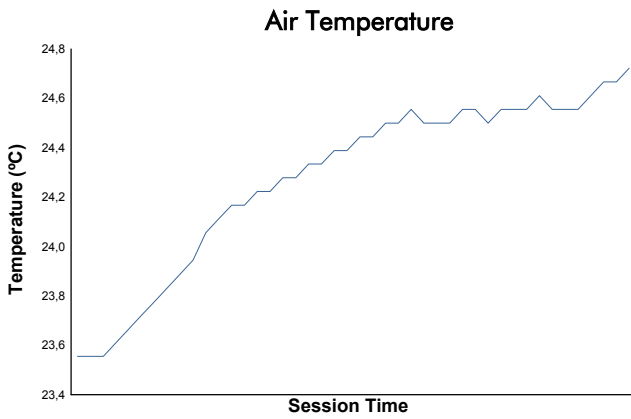

**ESTORIL CLASSICS**  
GROUP C RACING  
RACE 2

Weather Report

Track Status: **DRY**