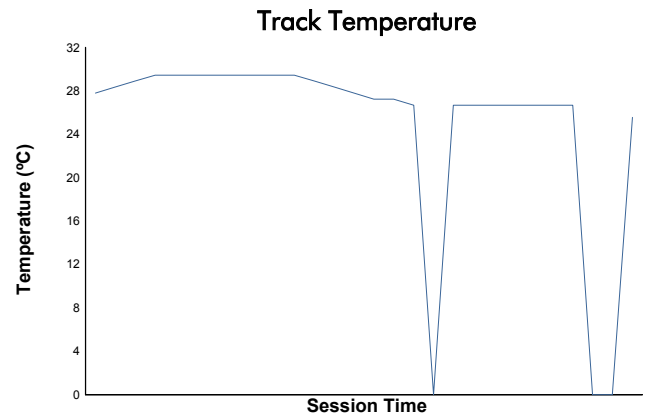

ESTORIL CLASSICS
ENDURANCE RACING LEGENDS
RACE 1

Weather Report

Track Status: **DRY**