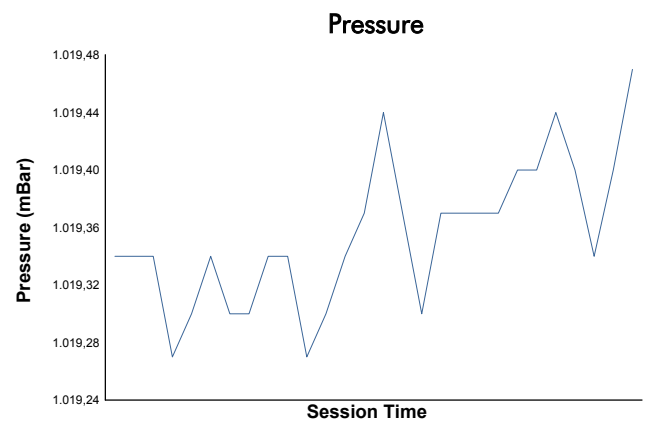

ESTORIL CLASSICS
ENDURANCE RACING LEGENDS
RACE 1

Weather Report

Track Status: **DRY**