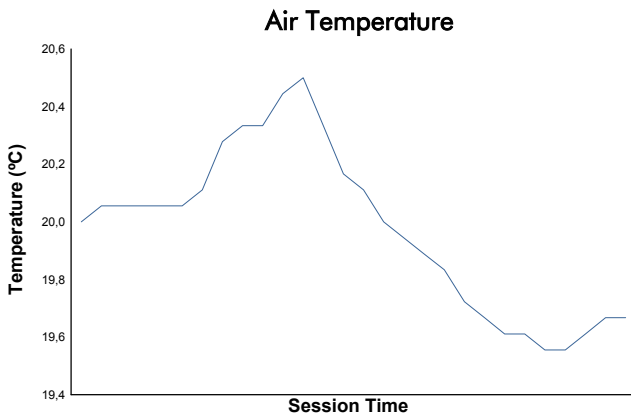

ESTORIL CLASSICS
ENDURANCE RACING LEGENDS
RACE 1

Weather Report

Track Status: **DRY**