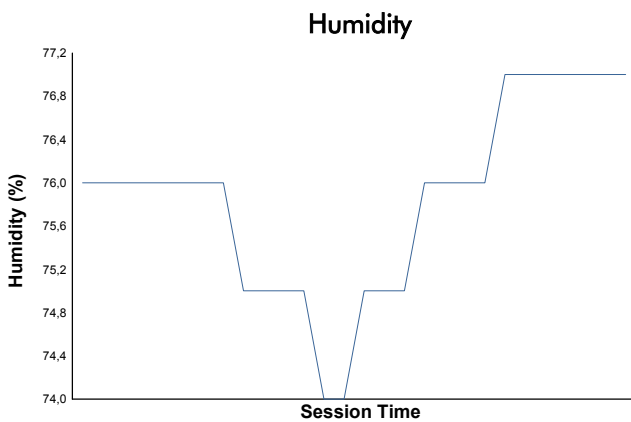

ESTORIL CLASSICS
ENDURANCE RACING LEGENDS
RACE 1

Weather Report

Track Status: **DRY**