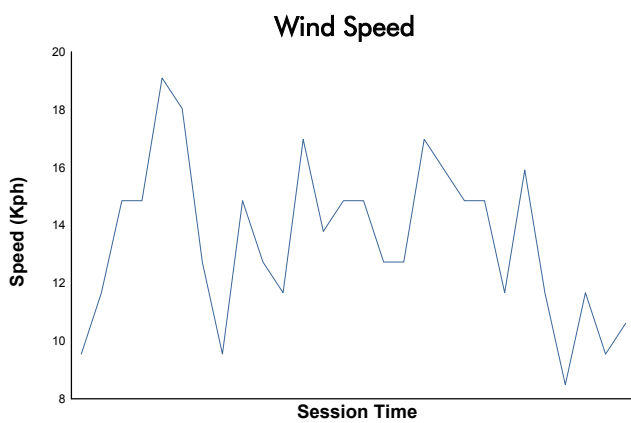

ESTORIL CLASSICS
ENDURANCE RACING LEGENDS
RACE 1

Weather Report

Track Status: **DRY**