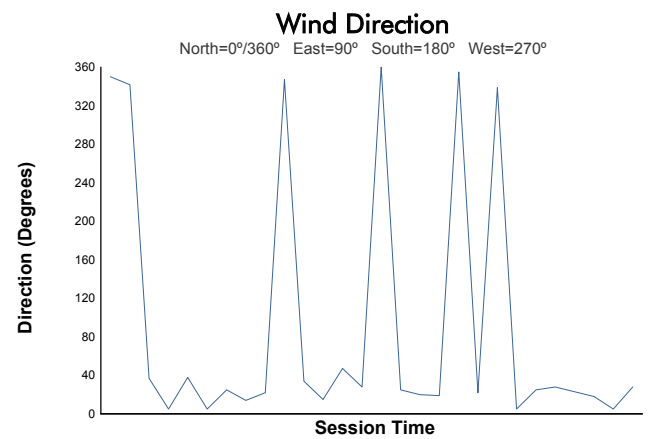

ESTORIL CLASSICS
ENDURANCE RACING LEGENDS
RACE 1

Weather Report

Track Status: **DRY**