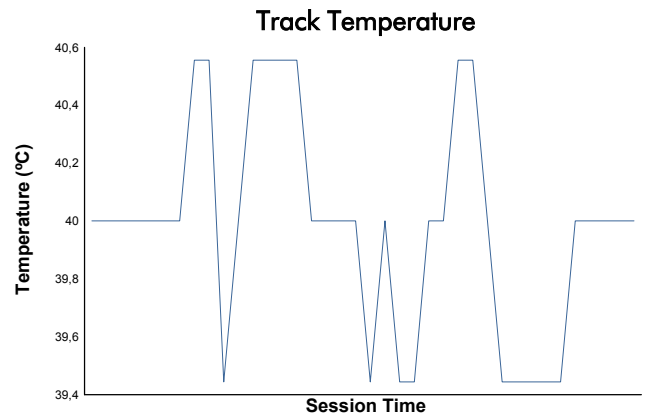

ESTORIL CLASSICS
ENDURANCE RACING LEGENDS
QUALIFYING 1

Weather Report

Track Status: **DRY**