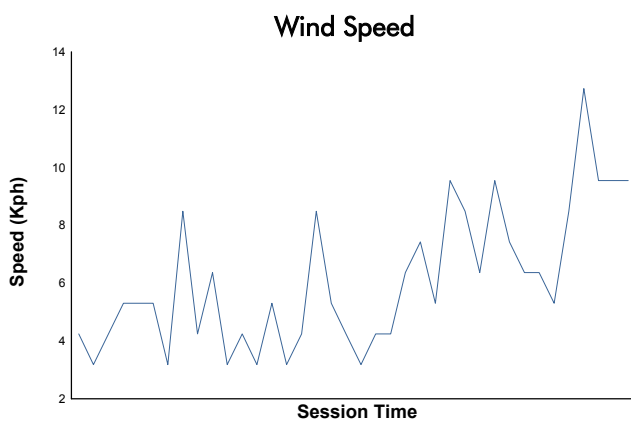

ESTORIL CLASSICS
ENDURANCE RACING LEGENDS
QUALIFYING 1

Weather Report

Track Status: **DRY**