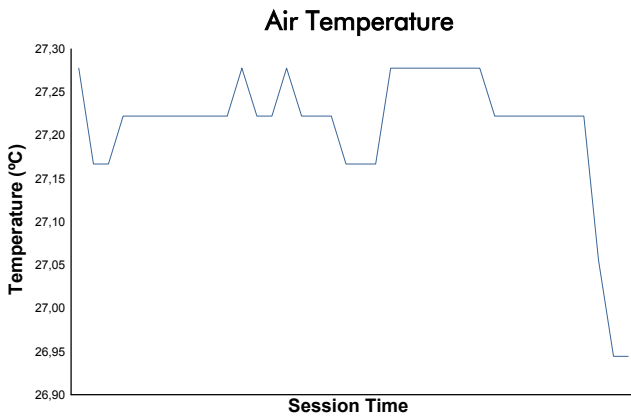

ESTORIL CLASSICS
ENDURANCE RACING LEGENDS
QUALIFYING 1

Weather Report

Track Status: **DRY**