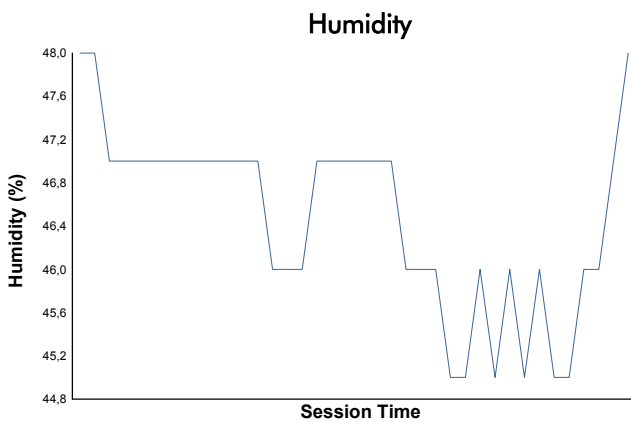

ESTORIL CLASSICS
ENDURANCE RACING LEGENDS
QUALIFYING 1

Weather Report

Track Status: **DRY**