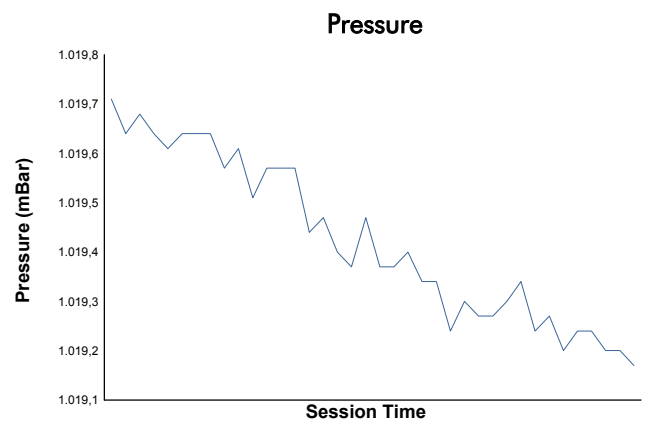

ESTORIL CLASSICS
ENDURANCE RACING LEGENDS
QUALIFYING 1

Weather Report

Track Status: **DRY**