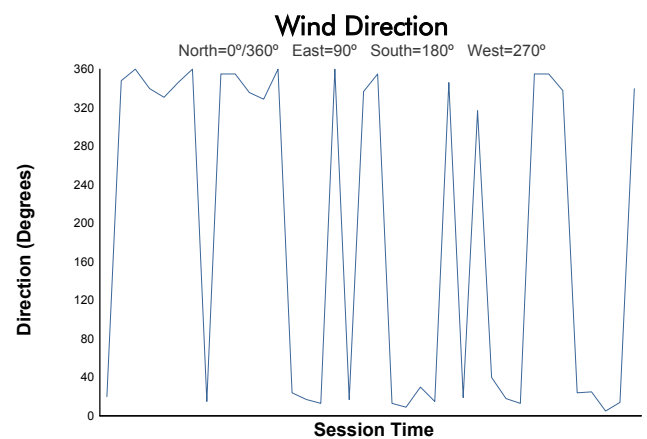

ESTORIL CLASSICS
ENDURANCE RACING LEGENDS
QUALIFYING 1

Weather Report

Track Status: **DRY**