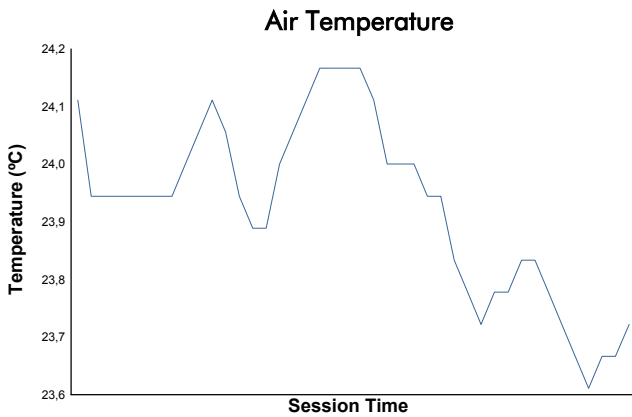

**ESTORIL CLASSICS**  
CLASSIC ENDURANCE RACING 2  
PRIVATE PRACTICE

Weather Report

Track Status: **DRY**