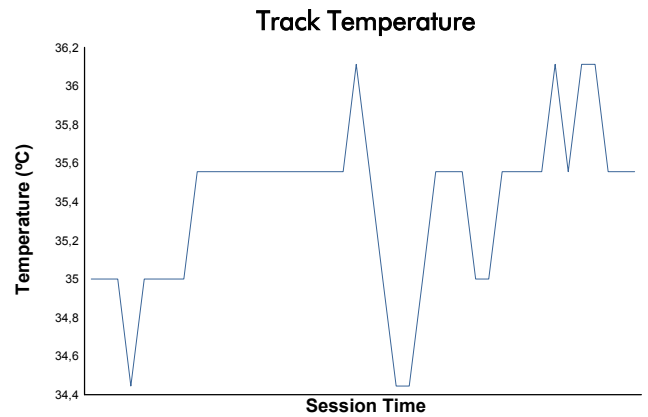

**ESTORIL CLASSICS**  
CLASSIC ENDURANCE RACING 2  
PRIVATE PRACTICE

Weather Report

Track Status: **DRY**