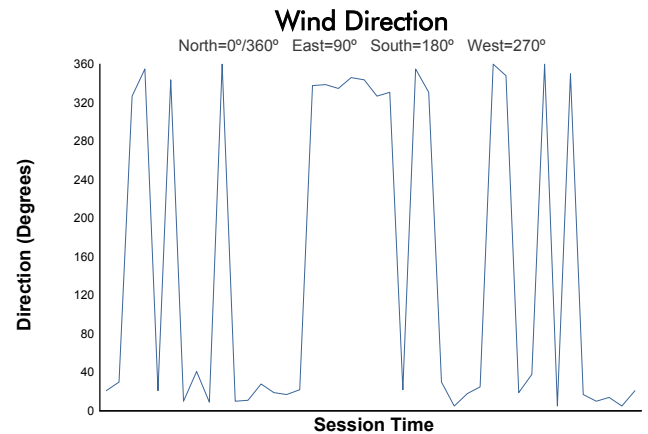

**ESTORIL CLASSICS**  
CLASSIC ENDURANCE RACING 2  
PRIVATE PRACTICE

Weather Report

Track Status: **DRY**