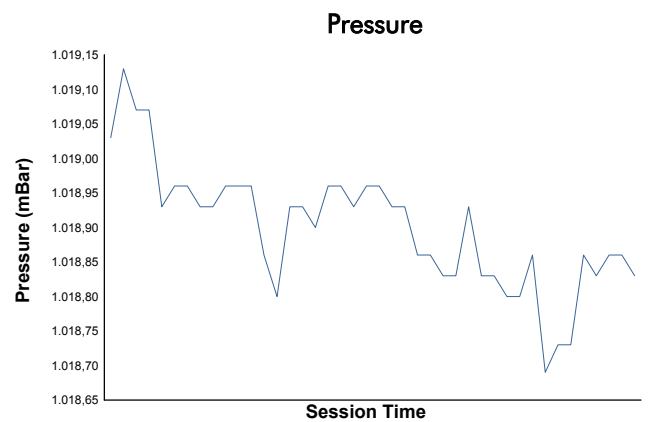

**ESTORIL CLASSICS**  
CLASSIC ENDURANCE RACING 2  
PRIVATE PRACTICE

Weather Report

Track Status: **DRY**