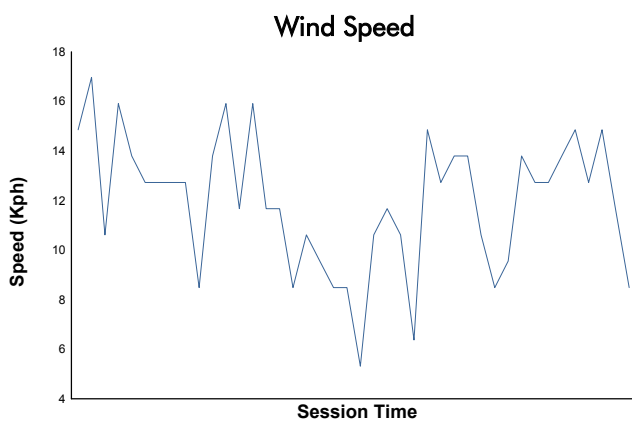

**ESTORIL CLASSICS**  
CLASSIC ENDURANCE RACING 2  
PRIVATE PRACTICE

Weather Report

Track Status: **DRY**