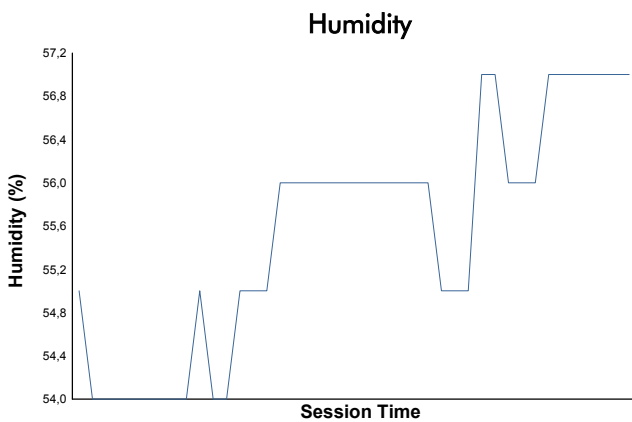

**ESTORIL CLASSICS**  
CLASSIC ENDURANCE RACING 2  
PRIVATE PRACTICE

Weather Report

Track Status: **DRY**