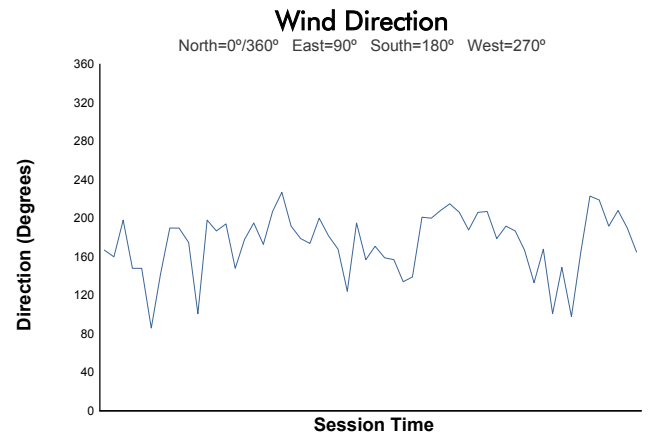

ESTORIL CLASSICS
CLASSIC ENDURANCE RACING 1
RACE

Weather Report

Track Status: **DRY**