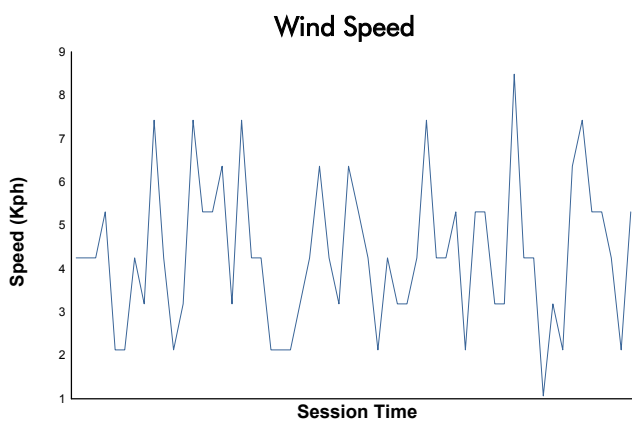

ESTORIL CLASSICS
CLASSIC ENDURANCE RACING 1
RACE

Weather Report

Track Status: **DRY**