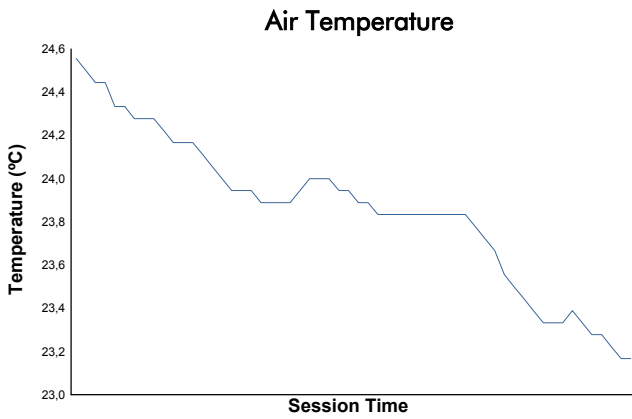

ESTORIL CLASSICS
CLASSIC ENDURANCE RACING 1
RACE

Weather Report

Track Status: **DRY**