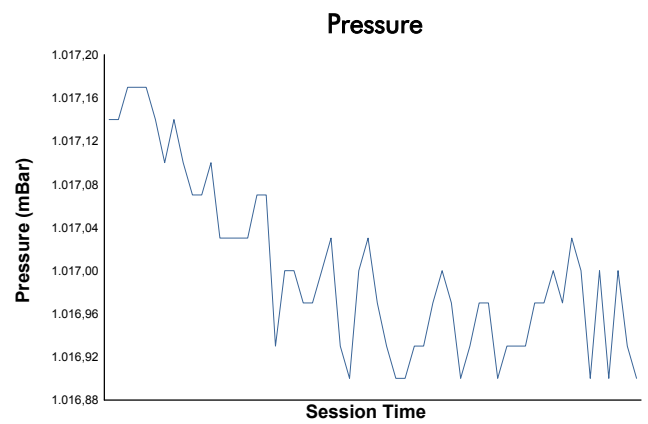

ESTORIL CLASSICS
CLASSIC ENDURANCE RACING 1
RACE

Weather Report

Track Status: **DRY**