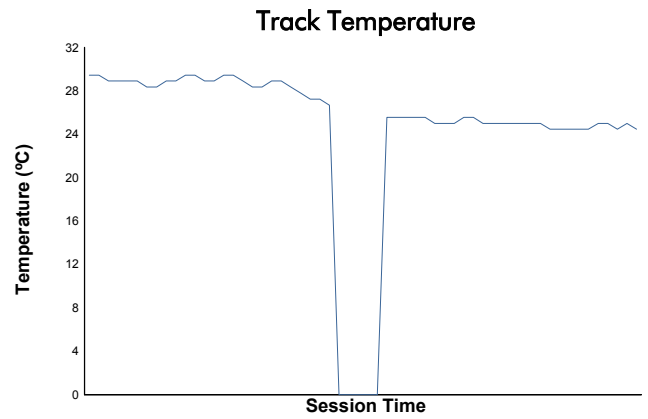

ESTORIL CLASSICS
CLASSIC ENDURANCE RACING 1
RACE

Weather Report

Track Status: **DRY**