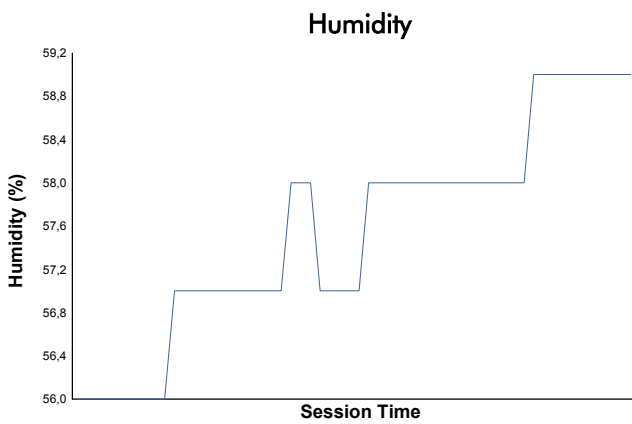

ESTORIL CLASSICS
CLASSIC ENDURANCE RACING 1
RACE

Weather Report

Track Status: **DRY**