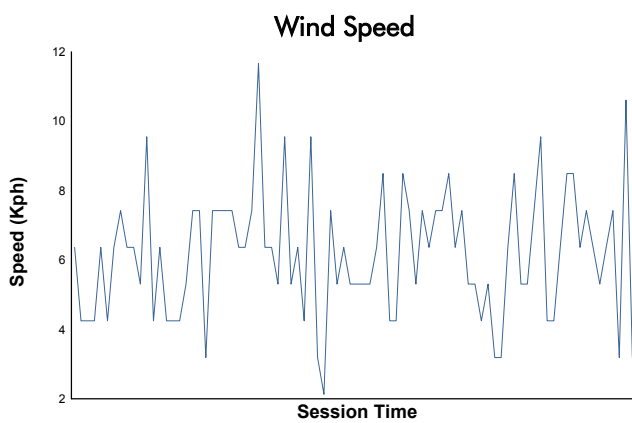

ESTORIL CLASSICS
2.0L CUP
RACE

Weather Report

Track Status: **DRY**