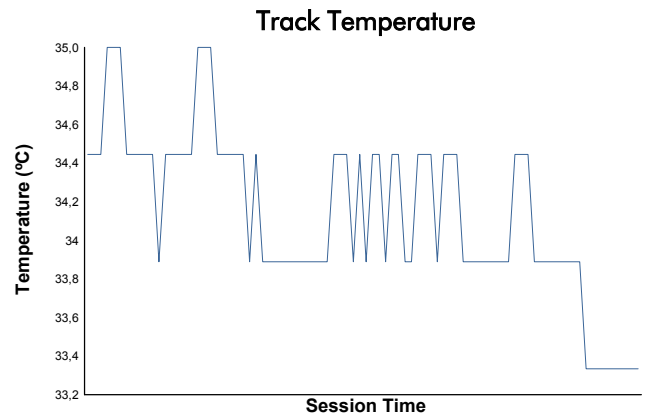

ESTORIL CLASSICS
2.0L CUP
RACE

Weather Report

Track Status: **DRY**