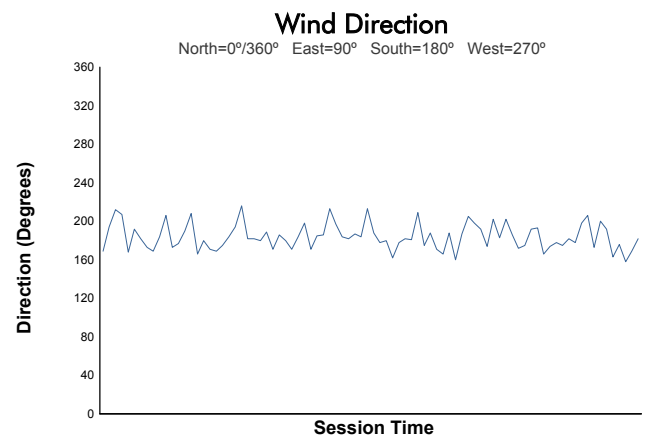

ESTORIL CLASSICS
2.0L CUP
RACE

Weather Report

Track Status: **DRY**