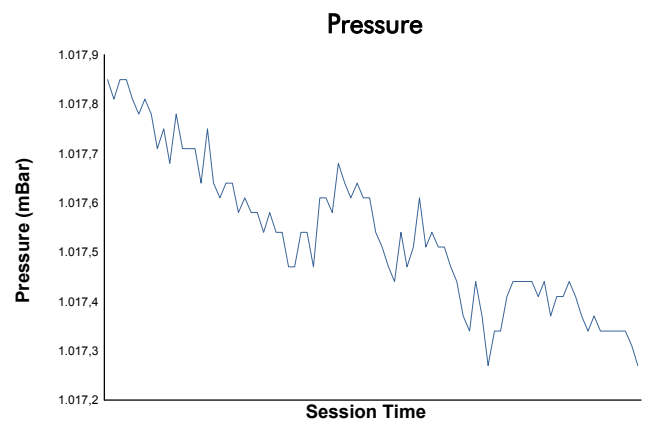

ESTORIL CLASSICS
2.0L CUP
RACE

Weather Report

Track Status: **DRY**