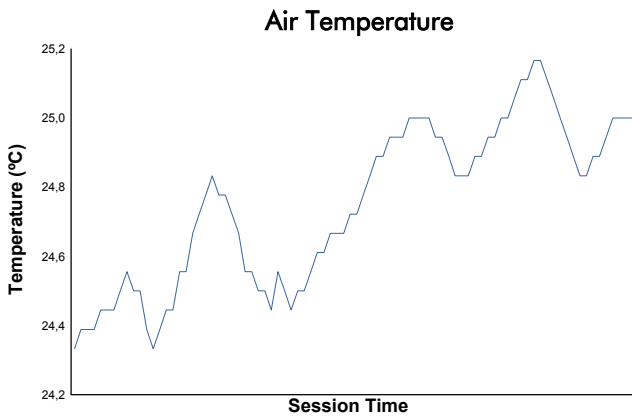

ESTORIL CLASSICS
2.0L CUP
RACE

Weather Report

Track Status: **DRY**