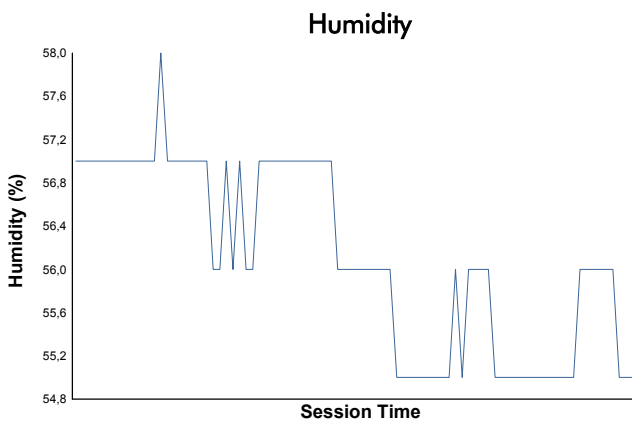

ESTORIL CLASSICS
2.0L CUP
RACE

Weather Report

Track Status: **DRY**